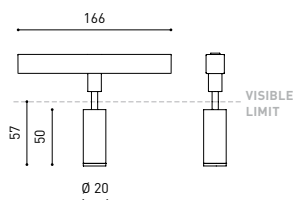

## DIMENSIONS

## ACCESSORIES

TRACK 48V OPTIONS

Name	FIT 20 48V 54° 3000K NT
Reference	A3440131NT
Color	Textured black
RAL	9005
Category	TRACKLIGHTS
<b>PRODUCT</b>	
Light source	LED
Gross luminous flux	150 Lm
Power	2,1 W
Power values of the system	2,21 W
Colour temperature	3000 K
Colour Rendering Index	CRI>90
Chromatic stability	Mac Adam Step 3
Light beam angle	54°
Lighting efficiency	81%
Efficacy	71 Lm/W
Current intensity	700 mA
Control through bluetooth	Please Consult
Driver	Included
Electrical insulation class	III
Voltage	48 Vdc
Energy efficiency	A+
LED lifespan	L80B10 (Tj=85°C) >50.000h
<b>LIGHTING INFORMATION</b>	
<b>OTHER DATA</b>	
Ingress Protection	IP20
Swivel angle	90°
Rotation angle	360°
Track type	Track 48V
Weight	90 g.
Packaged weight	135 g.
Packaging dimensions	190 × 145 × 24 mm.
Units per package	1
Materials	Aluminium / Polycarbonate

Fit 48V, is a spotlight for low voltage tracklight applications which is available in five sizes (ø50, ø35, ø35 double, ø20 and ø20 double). Cylindrical geometry and essential forms, it stands out for its minimalistic looking and its functionality as it can be orientated in any direction. The black perimeter around its mouth and its honeycomb accessory, highlights its anti-glare vocation.

### CABLE SECTION AND LENGTH BETWEEN TRACK 48V AND POWER SUPPLY

TRACK LENGTH (m)		10			20		29
CABLE LENGTH (m)		1	10	20	1	10	1
POWER (W)	CABLE SECTION (mm²)						
75W	0,75mm²	✓	✓	✓	✓	✓	✓
	1,5mm²	✓	✓	✓	✓	✓	✓
150W	0,75mm²	✓	X	X	✓	X	✓
	1,5mm²	✓	✓	X	✓	✓	✓