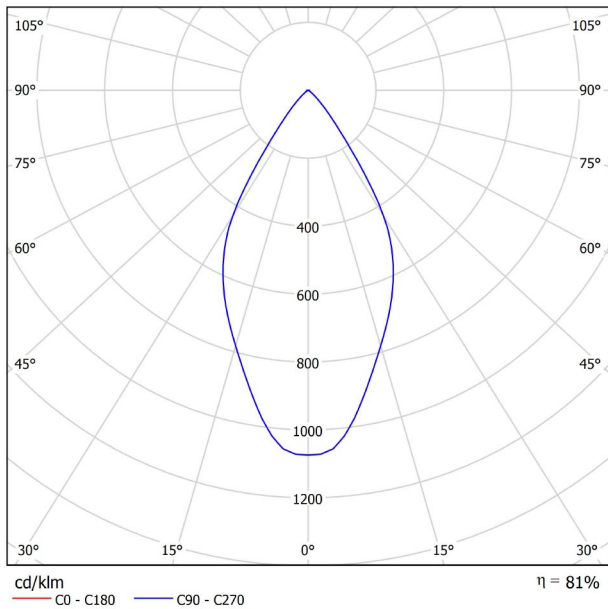

POLAR DIAGRAM