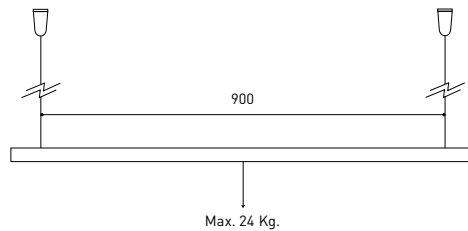

DIMENSIONS

ACCESSORIES

TRACK 48V OPTIONS

Name	FIT 20 48V 54° 3000K WT
Reference	A3440131WT
Color	Textured white
RAL	9016
Category	TRACKLIGHTS
PRODUCT	
Light source	LED
Gross luminous flux	150 Lm
Power	2,1 W
Power values of the system	2,21 W
Colour temperature	3000 K
Colour Rendering Index	CRI>90
Chromatic stability	Mac Adam Step 3
Light beam angle	54°
Lighting efficiency	81%
Efficacy	71 Lm/W
Current intensity	700 mA
Control through bluetooth	Please Consult
Driver	Included
Electrical insulation class	III
Voltage	48 Vdc
Energy efficiency	A+
LED lifespan	L80B10 (Tj=85°C) >50.000h
LIGHTING INFORMATION	
OTHER DATA	
Ingress Protection	IP20
Swivel angle	90°
Rotation angle	360°
Track type	Track 48V
Weight	90 g.
Packaged weight	135 g.
Packaging dimensions	190 × 145 × 24 mm.
Units per package	1
Materials	Aluminium / Polycarbonate

Fit 48V, is a spotlight for low voltage tracklight applications which is available in five sizes (ø50, ø35, ø35 double, ø20 and ø20 double). Cylindrical geometry and essential forms, it stands out for its minimalistic looking and its functionality as it can be orientated in any direction. The black perimeter around its mouth and its honeycomb accessory, highlights its anti-glare vocation.

POLAR DIAGRAM

CONICAL DIAGRAM

TRACK 48V TRIMLESS

ARKOSLIGHT®

TRACK 48V SURFACE

Available on request. Please consult.

TRACK 48V 1M	A338-01-00- N
TRACK 48V 2M	A338-02-00- N
TRACK 48V 3M	A338-03-00- N
TRACK 48V Corner 90° One Plane	A338-06-00- N
TRACK 48V Corner 90° Two Planes	A338-07-00- N

TRACK LENGTH (m)		10			20		29
CABLE LENGTH (m)		1	10	20	1	10	1
POWER (W)	CABLE SECTION (mm²)						
75W	0,75mm²	✓	✓	✓	✓	✓	✓
	1,5mm²	✓	✓	✓	✓	✓	✓
150W	0,75mm²	✓	X	X	✓	X	✓
	1,5mm²	✓	✓	X	✓	✓	✓

COLOUR | N ■ RAL 9005 |