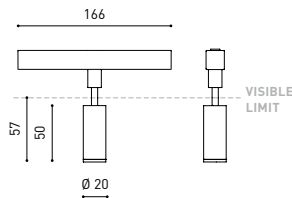

DIMENSIONS

ACCESSORIES

TRACK 48V OPTIONS

Name	FIT 20 48V 54° 3000K WT
Reference	A3440131WT
Color	Textured white
RAL	9016
Category	TRACKLIGHTS
PRODUCT	
Light source	LED
Gross luminous flux	150 Lm
Power	2,1 W
Power values of the system	2,21 W
Colour temperature	3000 K
Colour Rendering Index	CRI>90
Chromatic stability	Mac Adam Step 3
Light beam angle	54°
Lighting efficiency	81%
Efficacy	71 Lm/W
Current intensity	700 mA
Control through bluetooth	Please Consult
Driver	Included
Electrical insulation class	III
Voltage	48 Vdc
Energy efficiency	A+
LED lifespan	L80B10 (Tj=85°C) >50.000h
LIGHTING INFORMATION	
OTHER DATA	
Ingress Protection	IP20
Swivel angle	90°
Rotation angle	360°
Track type	Track 48V
Weight	90 g.
Packaged weight	135 g.
Packaging dimensions	190 × 145 × 24 mm.
Units per package	1
Materials	Aluminium / Polycarbonate

Fit 48V, is a spotlight for low voltage tracklight applications which is available in five sizes (ø50, ø35, ø35 double, ø20 and ø20 double). Cylindrical geometry and essential forms, it stands out for its minimalistic looking and its functionality as it can be orientated in any direction. The black perimeter around its mouth and its honeycomb accessory, highlights its anti-glare vocation.

		P	I	D
CONSTANT VOLTAGE LED POWER SUPPLY	0434-01-21	75W	48V	180 x 52 x 30mm
	0434-01-22	150W	48V	240 x 60 x 49mm
	0434-01-19	75W	48V	235 x 100 x 31mm
	0434-01-20	150W	48V	235 x 100 x 31mm

CABLE SECTION AND LENGTH BETWEEN TRACK 48V AND POWER SUPPLY

TRACK LENGTH (m)		10			20		29
CABLE LENGTH (m)		1	10	20	1	10	1
POWER (W)	CABLE SECTION (mm²)						
75W	0,75mm²	✓	✓	✓	✓	✓	✓
	1,5mm²	✓	✓	✓	✓	✓	✓
150W	0,75mm²	✓	X	X	✓	X	✓
	1,5mm²	✓	✓	X	✓	✓	✓

COLOUR | N ■ RAL 9005 |