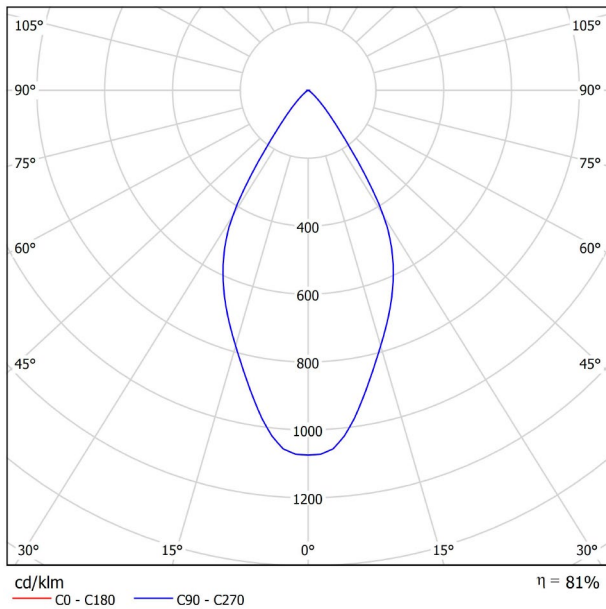

DIMENSIONS

ACCESSORIES

TRACK 48V OPTIONS

Name	FIT 20 48V 54° 3000K WT
Reference	A3440131WT
Color	Textured white
RAL	9016
Category	TRACKLIGHTS
PRODUCT	
Light source	LED
Gross luminous flux	150 Lm
Power	2,1 W
Power values of the system	2,21 W
Colour temperature	3000 K
Colour Rendering Index	CRI>90
Chromatic stability	Mac Adam Step 3
Light beam angle	54°
Lighting efficiency	81%
Efficacy	71 Lm/W
Current intensity	700 mA
Control through bluetooth	Please Consult
Driver	Included
Electrical insulation class	III
Voltage	48 Vdc
Energy efficiency	A+
LED lifespan	L80B10 (Tj=85°C) >50.000h
LIGHTING INFORMATION	
OTHER DATA	
Ingress Protection	IP20
Swivel angle	90°
Rotation angle	360°
Track type	Track 48V
Weight	90 g.
Packaged weight	135 g.
Packaging dimensions	190 × 145 × 24 mm.
Units per package	1
Materials	Aluminium / Polycarbonate

Fit 48V, is a spotlight for low voltage tracklight applications which is available in five sizes (ø50, ø35, ø35 double, ø20 and ø20 double). Cylindrical geometry and essential forms, it stands out for its minimalistic looking and its functionality as it can be orientated in any direction. The black perimeter around its mouth and its honeycomb accessory, highlights its anti-glare vocation.

POLAR DIAGRAM

CONICAL DIAGRAM

TRACK 48V TRIMLESS

ARKOSLIGHT®

TRACK 48V SURFACE

Available on request. Please consult.

TRACK 48V 1M	A338-01-00- N
TRACK 48V 2M	A338-02-00- N
TRACK 48V 3M	A338-03-00- N
TRACK 48V Corner 90° One Plane	A338-06-00- N
TRACK 48V Corner 90° Two Planes	A338-07-00- N

TRACK LENGTH (m)		10			20		29
CABLE LENGTH (m)		1	10	20	1	10	1
POWER (W)	CABLE SECTION (mm²)						
75W	0,75mm²	✓	✓	✓	✓	✓	✓
	1,5mm²	✓	✓	✓	✓	✓	✓
150W	0,75mm²	✓	X	X	✓	X	✓
	1,5mm²	✓	✓	X	✓	✓	✓

COLOUR | N ■ RAL 9005 |