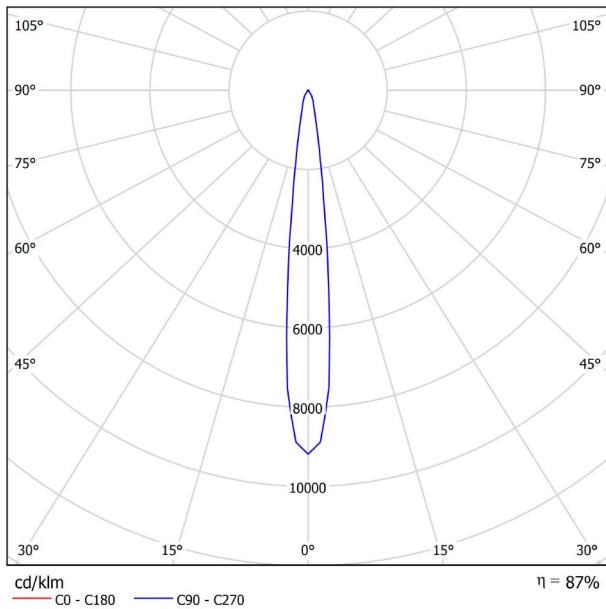

POLAR DIAGRAM