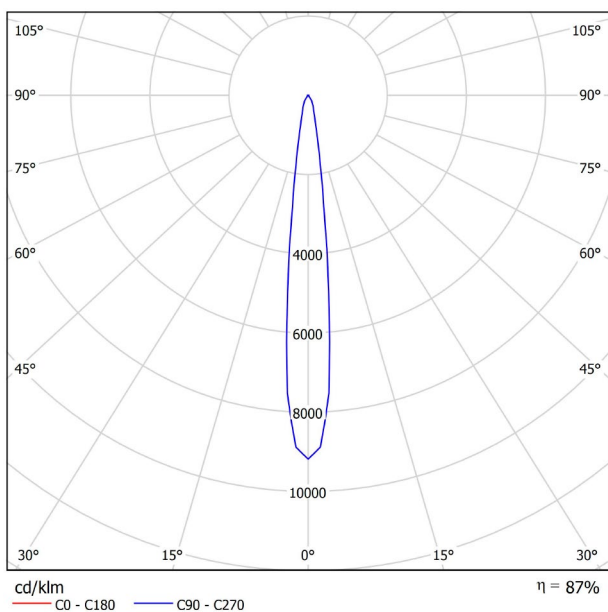

POLAR DIAGRAM