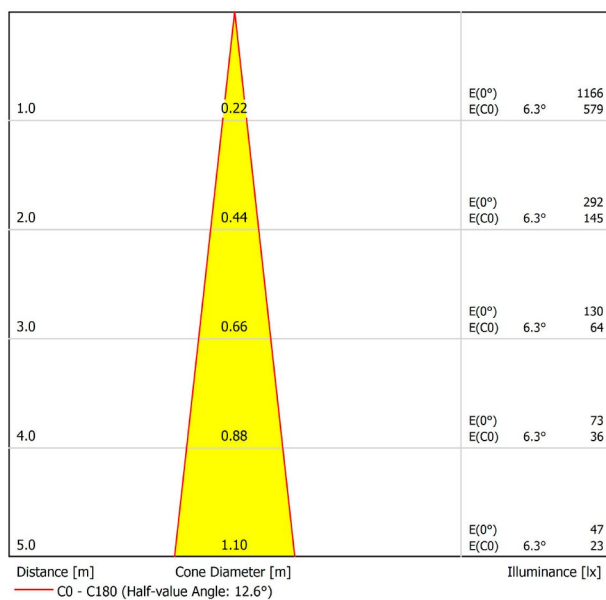

CONICAL DIAGRAM