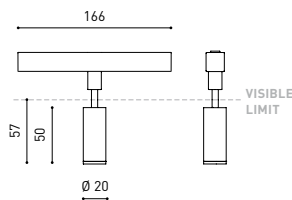

DIMENSIONS

ACCESSORIES

TRACK 48V OPTIONS

Name	FIT 20 48V DIM DALI 12° 2700K WT
Reference	A3440210WT
Color	Textured white
RAL	9016
Category	TRACKLIGHTS

LIGHTING INFORMATION

Light source	LED
Gross luminous flux	127 Lm
Power	2,1 W
Power values of the system	2,21 W
Colour temperature	2700 K
Colour Rendering Index	CRI>90
Chromatic stability	Mac Adam Step 3
Light beam angle	12°
Lighting efficiency	87%
Efficacy	60 Lm/W
Current intensity	700 mA
Dimming	DALI
Control through bluetooth	Please Consult
Driver	Included
Electrical insulation class	III
Voltage	48 Vdc
Energy efficiency	A+
LED lifespan	L80B10 (Tj=85°C) >50.000h

OTHER DATA

Ingress Protection	IP20
Swivel angle	90°
Rotation angle	360°
Track type	Track 48V
Weight	90 g.
Packaged weight	135 g.
Packaging dimensions	190 × 145 × 24 mm.
Units per package	1
Materials	Aluminium / Polycarbonate

Fit 48V, is a spotlight for low voltage tracklight applications which is available in five sizes (ø50, ø35, ø35 double, ø20 and ø20 double). Cylindrical geometry and essential forms, it stands out for its minimalistic looking and its functionality as it can be orientated in any direction. The black perimeter around its mouth and its honeycomb accessory, highlights its anti-glare vocation.

TRACK LENGTH (m)		10			20		29
CABLE LENGTH (m)		1	10	20	1	10	1
POWER (W)	CABLE SECTION (mm²)						
75W	0,75mm²	✓	✓	✓	✓	✓	✓
	1,5mm²	✓	✓	✓	✓	✓	✓
150W	0,75mm²	✓	X	X	✓	X	✓
	1,5mm²	✓	✓	X	✓	✓	✓

COLOUR | N ■ RAL 9005 |