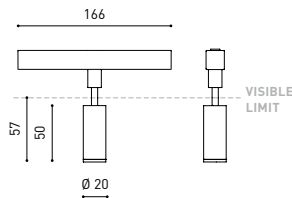

DIMENSIONS

ACCESSORIES

TRACK 48V OPTIONS

Name	FIT 20 48V DIM DALI 12° 3000K WT
Reference	A3440211WT
Color	Textured white
RAL	9016
Category	TRACKLIGHTS

LIGHTING INFORMATION

Light source	LED
Gross luminous flux	150 Lm
Power	2,1 W
Power values of the system	2,21 W
Colour temperature	3000 K
Colour Rendering Index	CRI>90
Chromatic stability	Mac Adam Step 3
Light beam angle	12°
Lighting efficiency	87%
Efficacy	71 Lm/W
Current intensity	700 mA
Dimming	DALI
Control through bluetooth	Please Consult
Driver	Included
Electrical insulation class	III
Voltage	48 Vdc
Energy efficiency	A+
LED lifespan	L80B10 (Tj=85°C) >50.000h

OTHER DATA

Ingress Protection	IP20
Swivel angle	90°
Rotation angle	360°
Track type	Track 48V
Weight	90 g.
Packaged weight	135 g.
Packaging dimensions	190 × 145 × 24 mm.
Units per package	1
Materials	Aluminium / Polycarbonate

Fit 48V, is a spotlight for low voltage tracklight applications which is available in five sizes (ø50, ø35, ø35 double, ø20 and ø20 double). Cylindrical geometry and essential forms, it stands out for its minimalistic looking and its functionality as it can be orientated in any direction. The black perimeter around its mouth and its honeycomb accessory, highlights its anti-glare vocation.

TRACK LENGTH (m)		10			20		29
CABLE LENGTH (m)		1	10	20	1	10	1
POWER (W)	CABLE SECTION (mm ²)						
75W	0,75mm ²	✓	✓	✓	✓	✓	✓
	1,5mm ²	✓	✓	✓	✓	✓	✓
150W	0,75mm ²	✓	X	X	✓	X	✓
	1,5mm ²	✓	✓	X	✓	✓	✓

COLOUR | N ■ RAL 9005 |