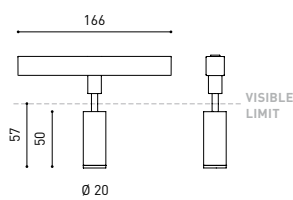

DIMENSIONS

ACCESSORIES

TRACK 48V OPTIONS

Name	FIT 20 48V DIM DALI 30° 2700K NT
Reference	A3440220NT
Color	Textured black
RAL	9005
Category	TRACKLIGHTS

LIGHTING INFORMATION

Light source	LED
Gross luminous flux	127 Lm
Power	2,1 W
Power values of the system	2,21 W
Colour temperature	2700 K
Colour Rendering Index	CRI>90
Chromatic stability	Mac Adam Step 3
Light beam angle	30°
Lighting efficiency	88%
Efficacy	60 Lm/W
Current intensity	700 mA
Dimming	DALI
Control through bluetooth	Please Consult
Driver	Included
Electrical insulation class	III
Voltage	48 Vdc
Energy efficiency	A+
LED lifespan	L80B10 (Tj=85°C) >50.000h

OTHER DATA

Ingress Protection	IP20
Swivel angle	90°
Rotation angle	360°
Track type	Track 48V
Weight	90 g.
Packaged weight	135 g.
Packaging dimensions	190 × 145 × 24 mm.
Units per package	1
Materials	Aluminium / Polycarbonate

Fit 48V, is a spotlight for low voltage tracklight applications which is available in five sizes (ø50, ø35, ø35 double, ø20 and ø20 double). Cylindrical geometry and essential forms, it stands out for its minimalistic looking and its functionality as it can be orientated in any direction. The black perimeter around its mouth and its honeycomb accessory, highlights its anti-glare vocation.

CABLE SECTION AND LENGTH BETWEEN TRACK 48V AND POWER SUPPLY

TRACK LENGTH (m)		10			20		29
CABLE LENGTH (m)		1	10	20	1	10	1
POWER (W)	CABLE SECTION (mm²)						
75W	0,75mm²	✓	✓	✓	✓	✓	✓
	1,5mm²	✓	✓	✓	✓	✓	✓
150W	0,75mm²	✓	X	X	✓	X	✓
	1,5mm²	✓	✓	X	✓	✓	✓