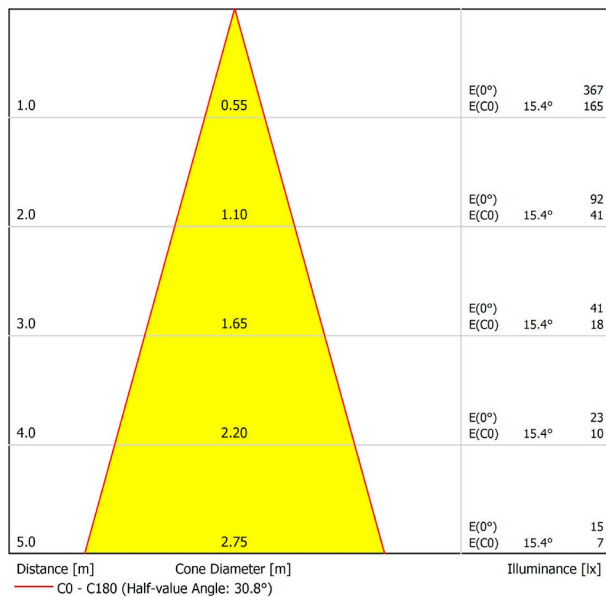

CONICAL DIAGRAM