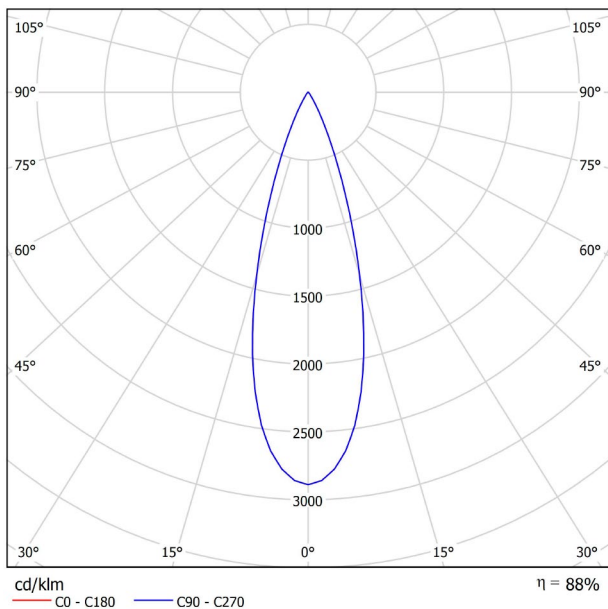

POLAR DIAGRAM