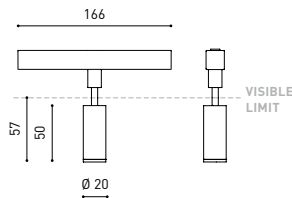

DIMENSIONS

ACCESSORIES

TRACK 48V OPTIONS

| | |
|-----------|----------------------------------|
| Name | FIT 20 48V DIM DALI 30° 2700K WT |
| Reference | A3440220WT |
| Color | Textured white |
| RAL | 9016 |
| Category | TRACKLIGHTS |

LIGHTING INFORMATION

| | |
|-----------------------------|---------------------------|
| Light source | LED |
| Gross luminous flux | 127 Lm |
| Power | 2,1 W |
| Power values of the system | 2,21 W |
| Colour temperature | 2700 K |
| Colour Rendering Index | CRI>90 |
| Chromatic stability | Mac Adam Step 3 |
| Light beam angle | 30° |
| Lighting efficiency | 88% |
| Efficacy | 60 Lm/W |
| Current intensity | 700 mA |
| Dimming | DALI |
| Control through bluetooth | Please Consult |
| Driver | Included |
| Electrical insulation class | III |
| Voltage | 48 Vdc |
| Energy efficiency | A+ |
| LED lifespan | L80B10 (Tj=85°C) >50.000h |

OTHER DATA

| | |
|----------------------|---------------------------|
| Ingress Protection | IP20 |
| Swivel angle | 90° |
| Rotation angle | 360° |
| Track type | Track 48V |
| Weight | 90 g. |
| Packaged weight | 135 g. |
| Packaging dimensions | 190 × 145 × 24 mm. |
| Units per package | 1 |
| Materials | Aluminium / Polycarbonate |

Fit 48V, is a spotlight for low voltage tracklight applications which is available in five sizes (ø50, ø35, ø35 double, ø20 and ø20 double). Cylindrical geometry and essential forms, it stands out for its minimalistic looking and its functionality as it can be orientated in any direction. The black perimeter around its mouth and its honeycomb accessory, highlights its anti-glare vocation.