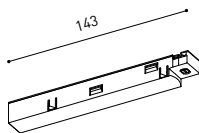

TRACK 48V 90° CORNER One Plane

*Electrical connection not included

TRACK 48V 90° CORNER Two Planes

*Electrical connection not included

TRACK 48V Live-End Connector

A338-00-01- | N |

TRACK 48V End

A338-00-06- | N |