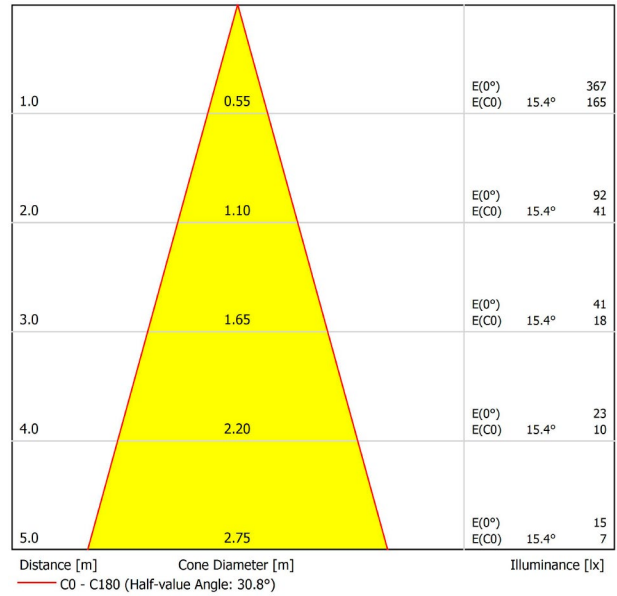

CONICAL DIAGRAM