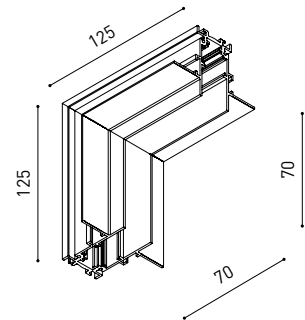

COLOUR | N ■ RAL 9005 |

Recommended for installations where the profile can be installed before the false plasteboard ceiling (thickness 12,5mm.)

TRACK 48V TRIMLESS

ARKOSLIGHT®

TRACK 48V SURFACE

Available on request. Please consult.

TRACK 48V 90° CORNER One Plane

*Electrical connection not included

TRACK 48V 90° CORNER Two Planes

*Electrical connection not included

TRACK 48V Live-End Connector

A338-00-01- | N |

TRACK 48V End

A338-00-06- | N |