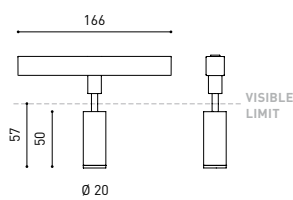

DIMENSIONS

ACCESSORIES

TRACK 48V OPTIONS

Name	FIT 20 48V DIM DALI 30° 3000K NT
Reference	A3440221NT
Color	Textured black
RAL	9005
Category	TRACKLIGHTS

LIGHTING INFORMATION

Light source	LED
Gross luminous flux	150 Lm
Power	2,1 W
Power values of the system	2,21 W
Colour temperature	3000 K
Colour Rendering Index	CRI>90
Chromatic stability	Mac Adam Step 3
Light beam angle	30°
Lighting efficiency	88%
Efficacy	71 Lm/W
Current intensity	700 mA
Dimming	DALI
Control through bluetooth	Please Consult
Driver	Included
Electrical insulation class	III
Voltage	48 Vdc
Energy efficiency	A+
LED lifespan	L80B10 (Tj=85°C) >50.000h

OTHER DATA

Ingress Protection	IP20
Swivel angle	90°
Rotation angle	360°
Track type	Track 48V
Weight	90 g.
Packaged weight	135 g.
Packaging dimensions	190 × 145 × 24 mm.
Units per package	1
Materials	Aluminium / Polycarbonate

Fit 48V, is a spotlight for low voltage tracklight applications which is available in five sizes (ø50, ø35, ø35 double, ø20 and ø20 double). Cylindrical geometry and essential forms, it stands out for its minimalistic looking and its functionality as it can be orientated in any direction. The black perimeter around its mouth and its honeycomb accessory, highlights its anti-glare vocation.

CABLE SECTION AND LENGTH BETWEEN TRACK 48V AND POWER SUPPLY

TRACK LENGTH (m)		10			20		29
CABLE LENGTH (m)		1	10	20	1	10	1
POWER (W)	CABLE SECTION (mm²)						
75W	0,75mm²	✓	✓	✓	✓	✓	✓
	1,5mm²	✓	✓	✓	✓	✓	✓
150W	0,75mm²	✓	X	X	✓	X	✓
	1,5mm²	✓	✓	X	✓	✓	✓