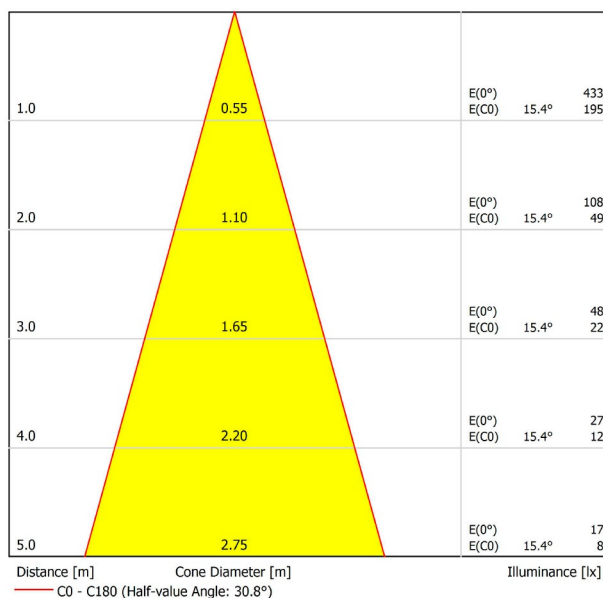

CONICAL DIAGRAM