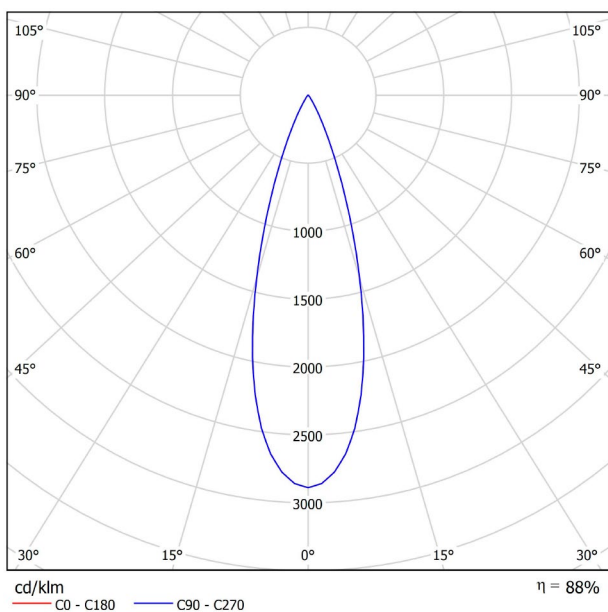

POLAR DIAGRAM