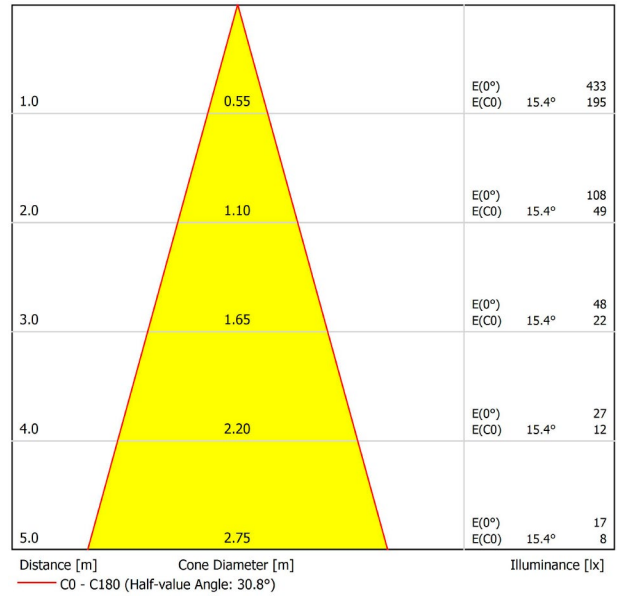

CONICAL DIAGRAM