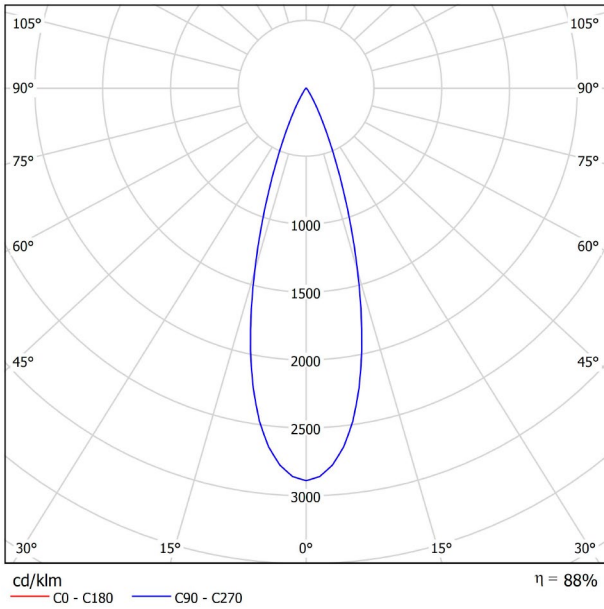

POLAR DIAGRAM