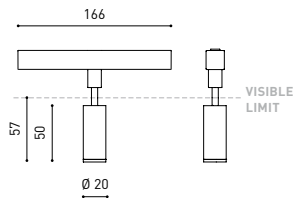

DIMENSIONS

ACCESSORIES

TRACK 48V OPTIONS

Name	FIT 20 48V DIM DALI 30° 3000K WT
Reference	A3440221WT
Color	Textured white
RAL	9016
Category	TRACKLIGHTS

LIGHTING INFORMATION

Light source	LED
Gross luminous flux	150 Lm
Power	2,1 W
Power values of the system	2,21 W
Colour temperature	3000 K
Colour Rendering Index	CRI>90
Chromatic stability	Mac Adam Step 3
Light beam angle	30°
Lighting efficiency	88%
Efficacy	71 Lm/W
Current intensity	700 mA
Dimming	DALI
Control through bluetooth	Please Consult
Driver	Included
Electrical insulation class	III
Voltage	48 Vdc
Energy efficiency	A+
LED lifespan	L80B10 (Tj=85°C) >50.000h

OTHER DATA

Ingress Protection	IP20
Swivel angle	90°
Rotation angle	360°
Track type	Track 48V
Weight	90 g.
Packaged weight	135 g.
Packaging dimensions	190 × 145 × 24 mm.
Units per package	1
Materials	Aluminium / Polycarbonate

Fit 48V, is a spotlight for low voltage tracklight applications which is available in five sizes (ø50, ø35, ø35 double, ø20 and ø20 double). Cylindrical geometry and essential forms, it stands out for its minimalistic looking and its functionality as it can be orientated in any direction. The black perimeter around its mouth and its honeycomb accessory, highlights its anti-glare vocation.

CABLE SECTION AND LENGTH BETWEEN TRACK 48V AND POWER SUPPLY

TRACK LENGTH (m)		10			20		29
CABLE LENGTH (m)		1	10	20	1	10	1
POWER (W)	CABLE SECTION (mm²)						
75W	0,75mm²	✓	✓	✓	✓	✓	✓
	1,5mm²	✓	✓	✓	✓	✓	✓
150W	0,75mm²	✓	X	X	✓	X	✓
	1,5mm²	✓	✓	X	✓	✓	✓