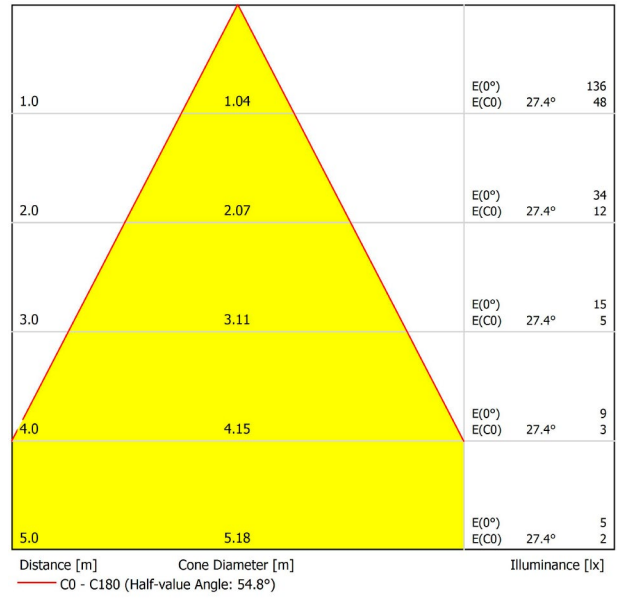

CONICAL DIAGRAM