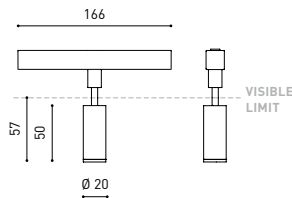

DIMENSIONS

ACCESSORIES

TRACK 48V OPTIONS

Name	FIT 20 48V DIM DALI 54° 2700K NT
Reference	A3440230NT
Color	Textured black
RAL	9005
Category	TRACKLIGHTS
PRODUCT	
LIGHTING INFORMATION	
Light source	LED
Gross luminous flux	127 Lm
Power	2,1 W
Power values of the system	2,21 W
Colour temperature	2700 K
Colour Rendering Index	CRI>90
Chromatic stability	Mac Adam Step 3
Light beam angle	54°
Lighting efficiency	81%
Efficacy	60 Lm/W
Current intensity	700 mA
Dimming	DALI
Control through bluetooth	Please Consult
Driver	Included
Electrical insulation class	III
Voltage	48 Vdc
Energy efficiency	A+
LED lifespan	L80B10 (Tj=85°C) >50.000h
OTHER DATA	
Ingress Protection	IP20
Swivel angle	90°
Rotation angle	360°
Track type	Track 48V
Weight	90 g.
Packaged weight	135 g.
Packaging dimensions	190 × 145 × 24 mm.
Units per package	1
Materials	Aluminium / Polycarbonate

Fit 48V, is a spotlight for low voltage tracklight applications which is available in five sizes (ø50, ø35, ø35 double, ø20 and ø20 double). Cylindrical geometry and essential forms, it stands out for its minimalistic looking and its functionality as it can be orientated in any direction. The black perimeter around its mouth and its honeycomb accessory, highlights its anti-glare vocation.

		P	I	D
CONSTANT VOLTAGE LED POWER SUPPLY	0434-01-21	75W	48V	180 x 52 x 30mm
	0434-01-22	150W	48V	240 x 60 x 49mm
	0434-01-19	75W	48V	235 x 100 x 31mm
	0434-01-20	150W	48V	235 x 100 x 31mm

CABLE SECTION AND LENGTH BETWEEN TRACK 48V AND POWER SUPPLY

TRACK LENGTH (m)		10			20		29
CABLE LENGTH (m)		1	10	20	1	10	1
POWER (W)	CABLE SECTION (mm²)						
75W	0,75mm²	✓	✓	✓	✓	✓	✓
	1,5mm²	✓	✓	✓	✓	✓	✓
150W	0,75mm²	✓	X	X	✓	X	✓
	1,5mm²	✓	✓	X	✓	✓	✓

COLOUR | N ■ RAL 9005 |