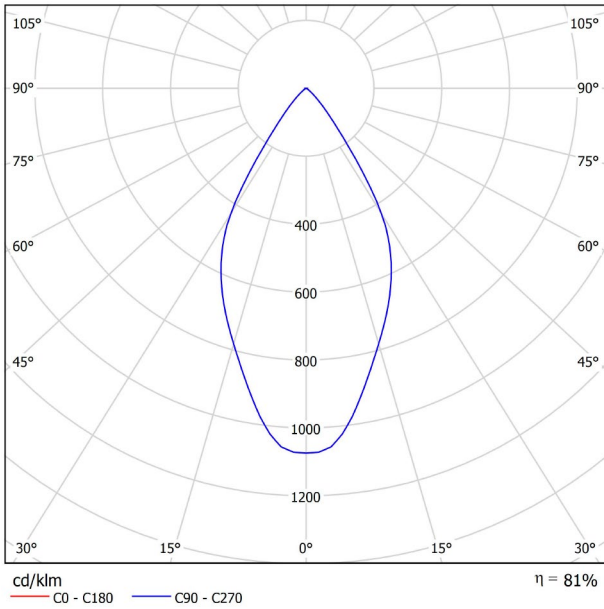

DIMENSIONS

ACCESSORIES

TRACK 48V OPTIONS

Name	FIT 20 48V DIM DALI 54° 2700K NT
Reference	A3440230NT
Color	Textured black
RAL	9005
Category	TRACKLIGHTS
PRODUCT	
LIGHTING INFORMATION	
Light source	LED
Gross luminous flux	127 Lm
Power	2,1 W
Power values of the system	2,21 W
Colour temperature	2700 K
Colour Rendering Index	CRI>90
Chromatic stability	Mac Adam Step 3
Light beam angle	54°
Lighting efficiency	81%
Efficacy	60 Lm/W
Current intensity	700 mA
Dimming	DALI
Control through bluetooth	Please Consult
Driver	Included
Electrical insulation class	III
Voltage	48 Vdc
Energy efficiency	A+
LED lifespan	L80B10 (Tj=85°C) >50.000h
OTHER DATA	
Ingress Protection	IP20
Swivel angle	90°
Rotation angle	360°
Track type	Track 48V
Weight	90 g.
Packaged weight	135 g.
Packaging dimensions	190 × 145 × 24 mm.
Units per package	1
Materials	Aluminium / Polycarbonate

Fit 48V, is a spotlight for low voltage tracklight applications which is available in five sizes (ø50, ø35, ø35 double, ø20 and ø20 double). Cylindrical geometry and essential forms, it stands out for its minimalistic looking and its functionality as it can be orientated in any direction. The black perimeter around its mouth and its honeycomb accessory, highlights its anti-glare vocation.

POLAR DIAGRAM

CONICAL DIAGRAM

TRACK 48V TRIMLESS

ARKOSLIGHT®

TRACK 48V SURFACE

Available on request. Please consult.

TRACK 48V 1M	A338-01-00- N
TRACK 48V 2M	A338-02-00- N
TRACK 48V 3M	A338-03-00- N
TRACK 48V Corner 90° One Plane	A338-06-00- N
TRACK 48V Corner 90° Two Planes	A338-07-00- N

TRACK LENGTH (m)		10			20		29
CABLE LENGTH (m)		1	10	20	1	10	1
POWER (W)	CABLE SECTION (mm²)						
75W	0,75mm²	✓	✓	✓	✓	✓	✓
	1,5mm²	✓	✓	✓	✓	✓	✓
150W	0,75mm²	✓	X	X	✓	X	✓
	1,5mm²	✓	✓	X	✓	✓	✓

COLOUR | N ■ RAL 9005 |