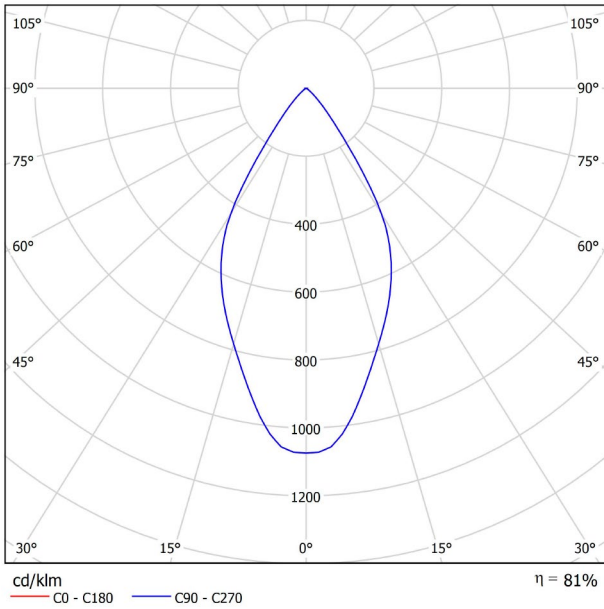

POLAR DIAGRAM