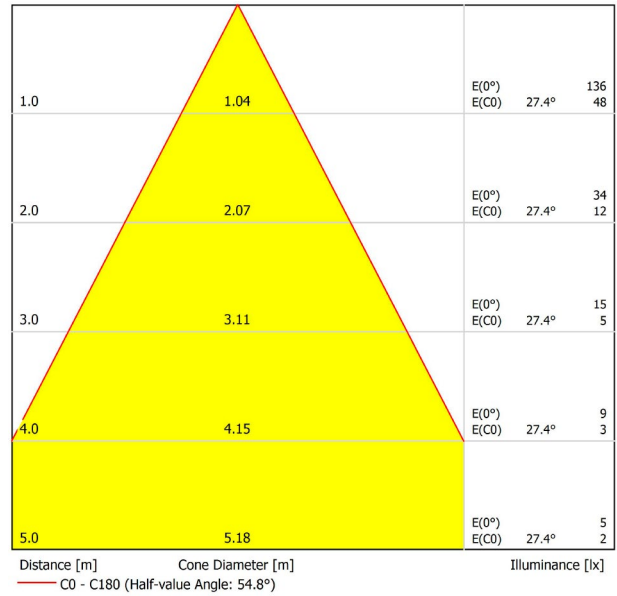

CONICAL DIAGRAM