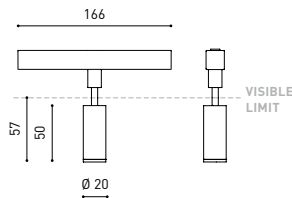

DIMENSIONS

ACCESSORIES

TRACK 48V OPTIONS

Name	FIT 20 48V DIM DALI 54° 2700K WT
Reference	A3440230WT
Color	Textured white
RAL	9016
Category	TRACKLIGHTS

LIGHTING INFORMATION

Light source	LED
Gross luminous flux	127 Lm
Power	2,1 W
Power values of the system	2,21 W
Colour temperature	2700 K
Colour Rendering Index	CRI>90
Chromatic stability	Mac Adam Step 3
Light beam angle	54°
Lighting efficiency	81%
Efficacy	60 Lm/W
Current intensity	700 mA
Dimming	DALI
Control through bluetooth	Please Consult
Driver	Included
Electrical insulation class	III
Voltage	48 Vdc
Energy efficiency	A+
LED lifespan	L80B10 (Tj=85°C) >50.000h

OTHER DATA

Ingress Protection	IP20
Swivel angle	90°
Rotation angle	360°
Track type	Track 48V
Weight	90 g.
Packaged weight	135 g.
Packaging dimensions	190 × 145 × 24 mm.
Units per package	1
Materials	Aluminium / Polycarbonate

Fit 48V, is a spotlight for low voltage tracklight applications which is available in five sizes (ø50, ø35, ø35 double, ø20 and ø20 double). Cylindrical geometry and essential forms, it stands out for its minimalistic looking and its functionality as it can be orientated in any direction. The black perimeter around its mouth and its honeycomb accessory, highlights its anti-glare vocation.

TRACK LENGTH (m)		10			20		29
CABLE LENGTH (m)		1	10	20	1	10	1
POWER (W)	CABLE SECTION (mm²)						
75W	0,75mm²	✓	✓	✓	✓	✓	✓
	1,5mm²	✓	✓	✓	✓	✓	✓
150W	0,75mm²	✓	X	X	✓	X	✓
	1,5mm²	✓	✓	X	✓	✓	✓

COLOUR | N ■ RAL 9005 |