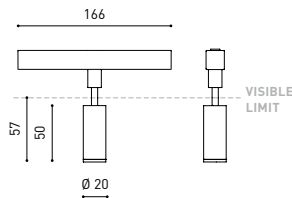

DIMENSIONS

ACCESSORIES

TRACK 48V OPTIONS

Name	FIT 20 48V DIM DALI 54° 3000K NT
Reference	A3440231NT
Color	Textured black
RAL	9005
Category	TRACKLIGHTS

LIGHTING INFORMATION

Light source	LED
Gross luminous flux	150 Lm
Power	2,1 W
Power values of the system	2,21 W
Colour temperature	3000 K
Colour Rendering Index	CRI>90
Chromatic stability	Mac Adam Step 3
Light beam angle	54°
Lighting efficiency	81%
Efficacy	71 Lm/W
Current intensity	700 mA
Dimming	DALI
Control through bluetooth	Please Consult
Driver	Included
Electrical insulation class	III
Voltage	48 Vdc
Energy efficiency	A+
LED lifespan	L80B10 (Tj=85°C) >50.000h

OTHER DATA

Ingress Protection	IP20
Swivel angle	90°
Rotation angle	360°
Track type	Track 48V
Weight	90 g.
Packaged weight	135 g.
Packaging dimensions	190 × 145 × 24 mm.
Units per package	1
Materials	Aluminium / Polycarbonate

Fit 48V, is a spotlight for low voltage tracklight applications which is available in five sizes (ø50, ø35, ø35 double, ø20 and ø20 double). Cylindrical geometry and essential forms, it stands out for its minimalistic looking and its functionality as it can be orientated in any direction. The black perimeter around its mouth and its honeycomb accessory, highlights its anti-glare vocation.

TRACK LENGTH (m)		10			20		29
CABLE LENGTH (m)		1	10	20	1	10	1
POWER (W)	CABLE SECTION (mm²)						
75W	0,75mm²	✓	✓	✓	✓	✓	✓
	1,5mm²	✓	✓	✓	✓	✓	✓
150W	0,75mm²	✓	X	X	✓	X	✓
	1,5mm²	✓	✓	X	✓	✓	✓

COLOUR | N ■ RAL 9005 |