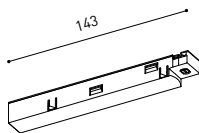

TRACK LENGTH (m)		10			20		29
CABLE LENGTH (m)		1	10	20	1	10	1
POWER (W)	CABLE SECTION (mm²)						
75W	0,75mm²	✓	✓	✓	✓	✓	✓
	1,5mm²	✓	✓	✓	✓	✓	✓
150W	0,75mm²	✓	X	X	✓	X	✓
	1,5mm²	✓	✓	X	✓	✓	✓

COLOUR | N ■ RAL 9005 |

TRACK 48V 90° CORNER One Plane

*Electrical connection not included

TRACK 48V 90° CORNER Two Planes

*Electrical connection not included

TRACK 48V Live-End Connector

A338-00-01- | N |

TRACK 48V End

A338-00-06- | N |