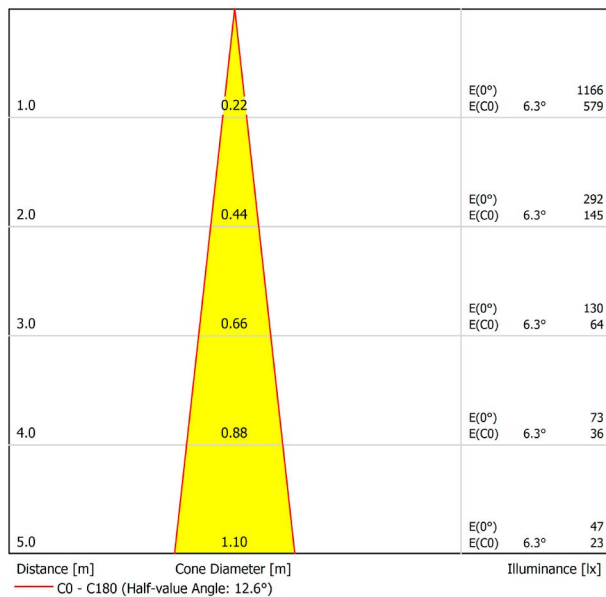

CONICAL DIAGRAM