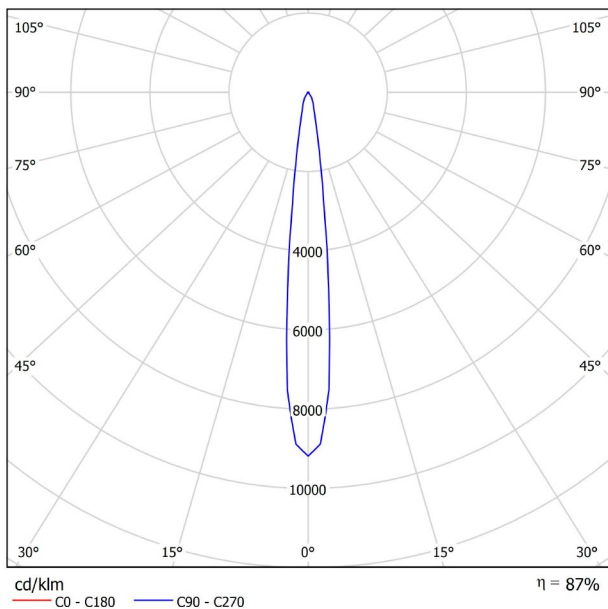

POLAR DIAGRAM