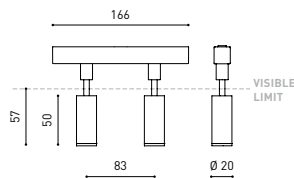

DIMENSIONS

ACCESSORIES

TRACK 48V OPTIONS

Name	FIT 20 48V DOUBLE 12° 2700K NT
Reference	A3441110NT
Color	Textured black
RAL	9005
Category	TRACKLIGHTS

LIGHTING INFORMATION

Light source	LED
Gross luminous flux	2 x 127 Lm
Power	4,2 W
Power values of the system	4,42 W
Colour temperature	2700 K
Colour Rendering Index	CRI>90
Chromatic stability	Mac Adam Step 3
Light beam angle	12°
Lighting efficiency	87%
Efficacy	60 Lm/W
Current intensity	700 mA
Control through bluetooth	Please Consult
Driver	Included
Electrical insulation class	III
Voltage	48 Vdc
Energy efficiency	A
LED lifespan	L80B10 (Tj=85°C) >50.000h

OTHER DATA

Ingress Protection	IP20
Swivel angle	90°
Rotation angle	360°
Track type	Track 48V
Weight	130 g.
Packaged weight	175 g.
Packaging dimensions	190 x 145 x 24 mm.
Units per package	1
Materials	Aluminium / Polycarbonate

Fit 48V, is a spotlight for low voltage tracklight applications which is available in five sizes (ø50, ø35, ø35 double, ø20 and ø20 double). Cylindrical geometry and essential forms, it stands out for its minimalistic looking and its functionality as it can be orientated in any direction. The black perimeter around its mouth and its honeycomb accessory, highlights its anti-glare vocation.

TRACK LENGTH (m)		10			20		29
CABLE LENGTH (m)		1	10	20	1	10	1
POWER (W)	CABLE SECTION (mm ²)						
75W	0,75mm ²	✓	✓	✓	✓	✓	✓
	1,5mm ²	✓	✓	✓	✓	✓	✓
150W	0,75mm ²	✓	X	X	✓	X	✓
	1,5mm ²	✓	✓	X	✓	✓	✓

COLOUR | N ■ RAL 9005 |