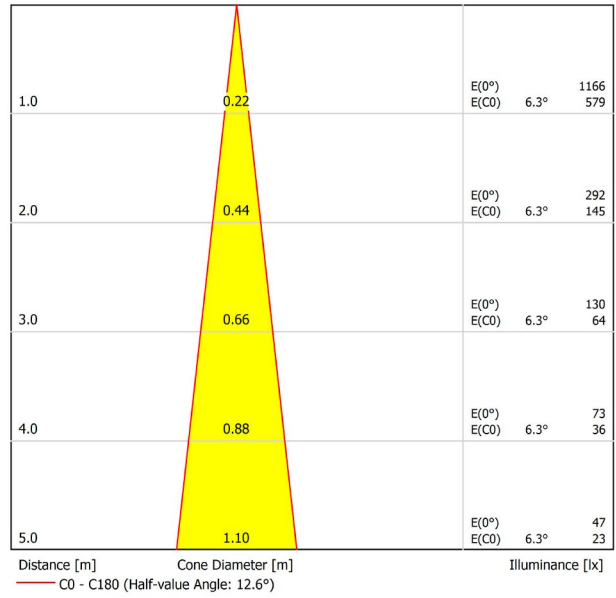

CONICAL DIAGRAM