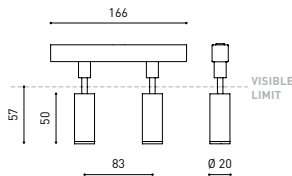

DIMENSIONS

ACCESSORIES

TRACK 48V OPTIONS

PRODUCT

Name	FIT 20 48V DOUBLE 12° 2700K WT
Reference	A3441110WT
Color	Textured white
RAL	9016
Category	TRACKLIGHTS

LIGHTING INFORMATION

Light source	LED
Gross luminous flux	2 x 127 Lm
Power	4,2 W
Power values of the system	4,42 W
Colour temperature	2700 K
Colour Rendering Index	CRI>90
Chromatic stability	Mac Adam Step 3
Light beam angle	12°
Lighting efficiency	87%
Efficacy	60 Lm/W
Current intensity	700 mA
Control through bluetooth	Please Consult
Driver	Included
Electrical insulation class	III
Voltage	48 Vdc
Energy efficiency	A
LED lifespan	L80B10 (Tj=85°C) >50.000h

OTHER DATA

Ingress Protection	IP20
Swivel angle	90°
Rotation angle	360°
Track type	Track 48V
Weight	130 g.
Packaged weight	175 g.
Packaging dimensions	190 x 145 x 24 mm.
Units per package	1
Materials	Aluminium / Polycarbonate

Fit 48V, is a spotlight for low voltage tracklight applications which is available in five sizes (ø50, ø35, ø35 double, ø20 and ø20 double). Cylindrical geometry and essential forms, it stands out for its minimalistic looking and its functionality as it can be orientated in any direction. The black perimeter around its mouth and its honeycomb accessory, highlights its anti-glare vocation.

TRACK LENGTH (m)		10			20		29
CABLE LENGTH (m)		1	10	20	1	10	1
POWER (W)	CABLE SECTION (mm²)						
75W	0,75mm²	✓	✓	✓	✓	✓	✓
	1,5mm²	✓	✓	✓	✓	✓	✓
150W	0,75mm²	✓	X	X	✓	X	✓
	1,5mm²	✓	✓	X	✓	✓	✓

COLOUR | N ■ RAL 9005 |