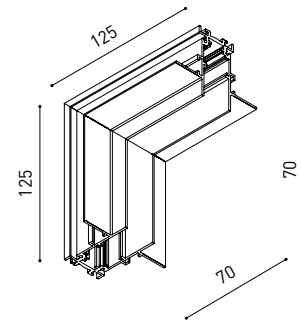

Recommended for installations where the profile can be installed before the false plasteboard ceiling (thickness 12,5mm.)

TRACK 48V TRIMLESS

ARKOSLIGHT®

TRACK 48V SURFACE

Available on request. Please consult.

TRACK 48V 90° CORNER One Plane

*Electrical connection not included

TRACK 48V 90° CORNER Two Planes

*Electrical connection not included

TRACK 48V Live-End Connector

A338-00-01- | N |

TRACK 48V End

A338-00-06- | N |