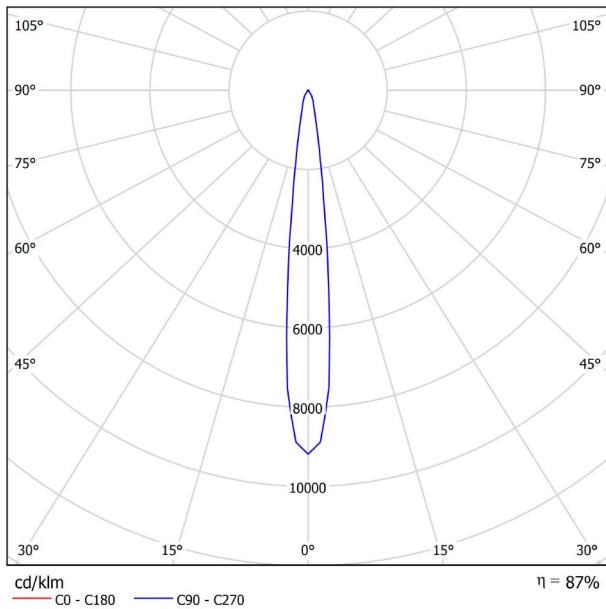

DIMENSIONS

ACCESSORIES

TRACK 48V OPTIONS

Name	FIT 20 48V DOUBLE 12° 3000K NT
Reference	A3441111NT
Color	Textured black
RAL	9005
Category	TRACKLIGHTS
PRODUCT	
LIGHTING INFORMATION	
Light source	LED
Gross luminous flux	2 x 150 Lm
Power	4,2 W
Power values of the system	4,42 W
Colour temperature	3000 K
Colour Rendering Index	CRI>90
Chromatic stability	Mac Adam Step 3
Light beam angle	12°
Lighting efficiency	87%
Efficacy	71 Lm/W
Current intensity	700 mA
Control through bluetooth	Please Consult
Driver	Included
Electrical insulation class	III
Voltage	48 Vdc
Energy efficiency	A+
LED lifespan	L80B10 (Tj=85°C) >50.000h
OTHER DATA	
Ingress Protection	IP20
Swivel angle	90°
Rotation angle	360°
Track type	Track 48V
Weight	130 g.
Packaged weight	175 g.
Packaging dimensions	190 x 145 x 24 mm.
Units per package	1
Materials	Aluminium / Polycarbonate

Fit 48V, is a spotlight for low voltage tracklight applications which is available in five sizes (ø50, ø35, ø35 double, ø20 and ø20 double). Cylindrical geometry and essential forms, it stands out for its minimalistic looking and its functionality as it can be orientated in any direction. The black perimeter around its mouth and its honeycomb accessory, highlights its anti-glare vocation.

POLAR DIAGRAM

CONICAL DIAGRAM

TRACK 48V TRIMLESS

ARKOSLIGHT®

TRACK 48V SURFACE

Available on request. Please consult.

TRACK 48V 1M	A338-01-00- N
TRACK 48V 2M	A338-02-00- N
TRACK 48V 3M	A338-03-00- N
TRACK 48V Corner 90° One Plane	A338-06-00- N
TRACK 48V Corner 90° Two Planes	A338-07-00- N

TRACK LENGTH (m)		10			20		29
CABLE LENGTH (m)		1	10	20	1	10	1
POWER (W)	CABLE SECTION (mm ²)						
75W	0,75mm ²	✓	✓	✓	✓	✓	✓
	1,5mm ²	✓	✓	✓	✓	✓	✓
150W	0,75mm ²	✓	X	X	✓	X	✓
	1,5mm ²	✓	✓	X	✓	✓	✓

COLOUR | N ■ RAL 9005 |