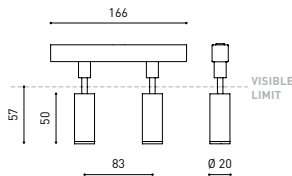

DIMENSIONS

ACCESSORIES

TRACK 48V OPTIONS

Name	FIT 20 48V DOUBLE 12° 3000K NT
Reference	A3441111NT
Color	Textured black
RAL	9005
Category	TRACKLIGHTS
PRODUCT	
LIGHTING INFORMATION	
Light source	LED
Gross luminous flux	2 x 150 Lm
Power	4,2 W
Power values of the system	4,42 W
Colour temperature	3000 K
Colour Rendering Index	CRI>90
Chromatic stability	Mac Adam Step 3
Light beam angle	12°
Lighting efficiency	87%
Efficacy	71 Lm/W
Current intensity	700 mA
Control through bluetooth	Please Consult
Driver	Included
Electrical insulation class	III
Voltage	48 Vdc
Energy efficiency	A+
LED lifespan	L80B10 (Tj=85°C) >50.000h
OTHER DATA	
Ingress Protection	IP20
Swivel angle	90°
Rotation angle	360°
Track type	Track 48V
Weight	130 g.
Packaged weight	175 g.
Packaging dimensions	190 x 145 x 24 mm.
Units per package	1
Materials	Aluminium / Polycarbonate

Fit 48V, is a spotlight for low voltage tracklight applications which is available in five sizes (ø50, ø35, ø35 double, ø20 and ø20 double). Cylindrical geometry and essential forms, it stands out for its minimalistic looking and its functionality as it can be orientated in any direction. The black perimeter around its mouth and its honeycomb accessory, highlights its anti-glare vocation.

		P	I	D
CONSTANT VOLTAGE LED POWER SUPPLY	0434-01-21	75W	48V	180 x 52 x 30mm
	0434-01-22	150W	48V	240 x 60 x 49mm
	0434-01-19	75W	48V	235 x 100 x 31mm
	0434-01-20	150W	48V	235 x 100 x 31mm

CABLE SECTION AND LENGTH BETWEEN TRACK 48V AND POWER SUPPLY

TRACK LENGTH (m)		10			20		29
CABLE LENGTH (m)		1	10	20	1	10	1
POWER (W)	CABLE SECTION (mm ²)						
75W	0,75mm ²	✓	✓	✓	✓	✓	✓
	1,5mm ²	✓	✓	✓	✓	✓	✓
150W	0,75mm ²	✓	X	X	✓	X	✓
	1,5mm ²	✓	✓	X	✓	✓	✓

COLOUR | N ■ RAL 9005 |