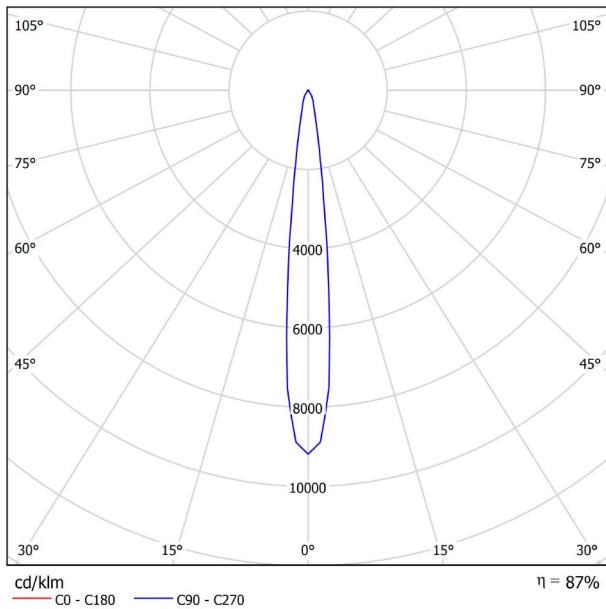

DIMENSIONS

ACCESSORIES

TRACK 48V OPTIONS

Name	FIT 20 48V DOUBLE 12° 3000K WT
Reference	A3441111WT
Color	Textured white
RAL	9016
Category	TRACKLIGHTS
PRODUCT	
Light source	LED
Gross luminous flux	2 x 150 Lm
Power	4,2 W
Power values of the system	4,42 W
Colour temperature	3000 K
Colour Rendering Index	CRI>90
Chromatic stability	Mac Adam Step 3
Light beam angle	12°
Lighting efficiency	87%
Efficacy	71 Lm/W
Current intensity	700 mA
Control through bluetooth	Please Consult
Driver	Included
Electrical insulation class	III
Voltage	48 Vdc
Energy efficiency	A+
LED lifespan	L80B10 (Tj=85°C) >50.000h
LIGHTING INFORMATION	
OTHER DATA	
Ingress Protection	IP20
Swivel angle	90°
Rotation angle	360°
Track type	Track 48V
Weight	130 g.
Packaged weight	175 g.
Packaging dimensions	190 x 145 x 24 mm.
Units per package	1
Materials	Aluminium / Polycarbonate

Fit 48V, is a spotlight for low voltage tracklight applications which is available in five sizes (ø50, ø35, ø35 double, ø20 and ø20 double). Cylindrical geometry and essential forms, it stands out for its minimalistic looking and its functionality as it can be orientated in any direction. The black perimeter around its mouth and its honeycomb accessory, highlights its anti-glare vocation.

POLAR DIAGRAM

CONICAL DIAGRAM

TRACK 48V TRIMLESS

ARKOSLIGHT®

TRACK 48V SURFACE

Available on request. Please consult.

TRACK 48V 1M	A338-01-00- N
TRACK 48V 2M	A338-02-00- N
TRACK 48V 3M	A338-03-00- N
TRACK 48V Corner 90° One Plane	A338-06-00- N
TRACK 48V Corner 90° Two Planes	A338-07-00- N

TRACK LENGTH (m)		10			20		29
CABLE LENGTH (m)		1	10	20	1	10	1
POWER (W)	CABLE SECTION (mm²)						
75W	0,75mm²	✓	✓	✓	✓	✓	✓
	1,5mm²	✓	✓	✓	✓	✓	✓
150W	0,75mm²	✓	X	X	✓	X	✓
	1,5mm²	✓	✓	X	✓	✓	✓

COLOUR | N ■ RAL 9005 |