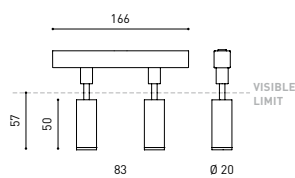

DIMENSIONS

ACCESSORIES

TRACK 48V OPTIONS

Name	FIT 20 48V DOUBLE 12° 3000K WT
Reference	A3441111WT
Color	Textured white
RAL	9016
Category	TRACKLIGHTS
PRODUCT	
Light source	LED
Gross luminous flux	2 x 150 Lm
Power	4,2 W
Power values of the system	4,42 W
Colour temperature	3000 K
Colour Rendering Index	CRI>90
Chromatic stability	Mac Adam Step 3
Light beam angle	12°
Lighting efficiency	87%
Efficacy	71 Lm/W
Current intensity	700 mA
Control through bluetooth	Please Consult
Driver	Included
Electrical insulation class	III
Voltage	48 Vdc
Energy efficiency	A+
LED lifespan	L80B10 (Tj=85°C) >50.000h
LIGHTING INFORMATION	
OTHER DATA	
Ingress Protection	IP20
Swivel angle	90°
Rotation angle	360°
Track type	Track 48V
Weight	130 g.
Packaged weight	175 g.
Packaging dimensions	190 x 145 x 24 mm.
Units per package	1
Materials	Aluminium / Polycarbonate

Fit 48V, is a spotlight for low voltage tracklight applications which is available in five sizes (ø50, ø35, ø35 double, ø20 and ø20 double). Cylindrical geometry and essential forms, it stands out for its minimalistic looking and its functionality as it can be orientated in any direction. The black perimeter around its mouth and its honeycomb accessory, highlights its anti-glare vocation.

		P	I	D
CONSTANT VOLTAGE LED POWER SUPPLY	0434-01-21	75W	48V	180 x 52 x 30mm
	0434-01-22	150W	48V	240 x 60 x 49mm
	0434-01-19	75W	48V	235 x 100 x 31mm
	0434-01-20	150W	48V	235 x 100 x 31mm

CABLE SECTION AND LENGTH BETWEEN TRACK 48V AND POWER SUPPLY

TRACK LENGTH (m)		10			20		29
CABLE LENGTH (m)		1	10	20	1	10	1
POWER (W)	CABLE SECTION (mm²)						
75W	0,75mm²	✓	✓	✓	✓	✓	✓
	1,5mm²	✓	✓	✓	✓	✓	✓
150W	0,75mm²	✓	X	X	✓	X	✓
	1,5mm²	✓	✓	X	✓	✓	✓

COLOUR | N ■ RAL 9005 |