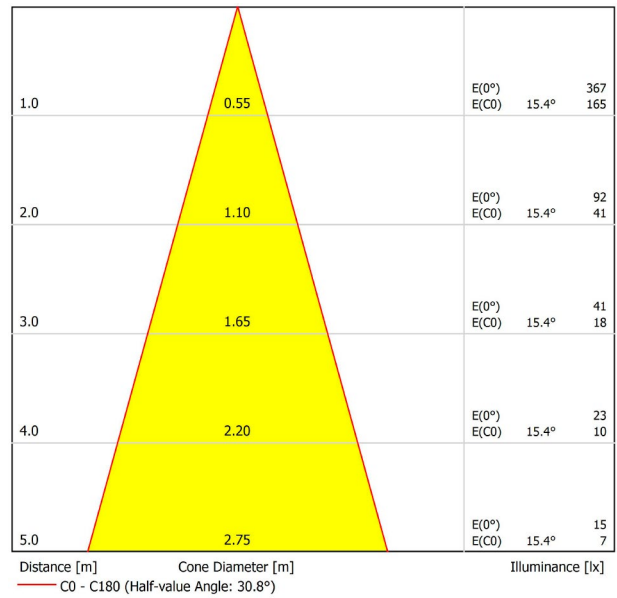

CONICAL DIAGRAM