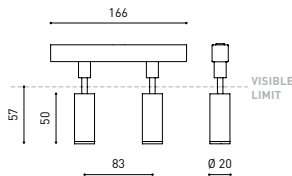

DIMENSIONS

ACCESSORIES

TRACK 48V OPTIONS

Name	FIT 20 48V DOUBLE 30° 2700K NT
Reference	A3441120NT
Color	Textured black
RAL	9005
Category	TRACKLIGHTS

LIGHTING INFORMATION

Light source	LED
Gross luminous flux	2 x 127 Lm
Power	4,2 W
Power values of the system	4,42 W
Colour temperature	2700 K
Colour Rendering Index	CRI>90
Chromatic stability	Mac Adam Step 3
Light beam angle	30°
Lighting efficiency	88%
Efficacy	60 Lm/W
Current intensity	700 mA
Control through bluetooth	Please Consult
Driver	Included
Electrical insulation class	III
Voltage	48 Vdc
Energy efficiency	A
LED lifespan	L80B10 (Tj=85°C) >50.000h

OTHER DATA

Ingress Protection	IP20
Swivel angle	90°
Rotation angle	360°
Track type	Track 48V
Weight	130 g.
Packaged weight	175 g.
Packaging dimensions	190 x 145 x 24 mm.
Units per package	1
Materials	Aluminium / Polycarbonate

Fit 48V, is a spotlight for low voltage tracklight applications which is available in five sizes (ø50, ø35, ø35 double, ø20 and ø20 double). Cylindrical geometry and essential forms, it stands out for its minimalistic looking and its functionality as it can be orientated in any direction. The black perimeter around its mouth and its honeycomb accessory, highlights its anti-glare vocation.

TRACK LENGTH (m)		10			20		29
CABLE LENGTH (m)		1	10	20	1	10	1
POWER (W)	CABLE SECTION (mm ²)						
75W	0,75mm ²	✓	✓	✓	✓	✓	✓
	1,5mm ²	✓	✓	✓	✓	✓	✓
150W	0,75mm ²	✓	X	X	✓	X	✓
	1,5mm ²	✓	✓	X	✓	✓	✓

COLOUR | N ■ RAL 9005 |