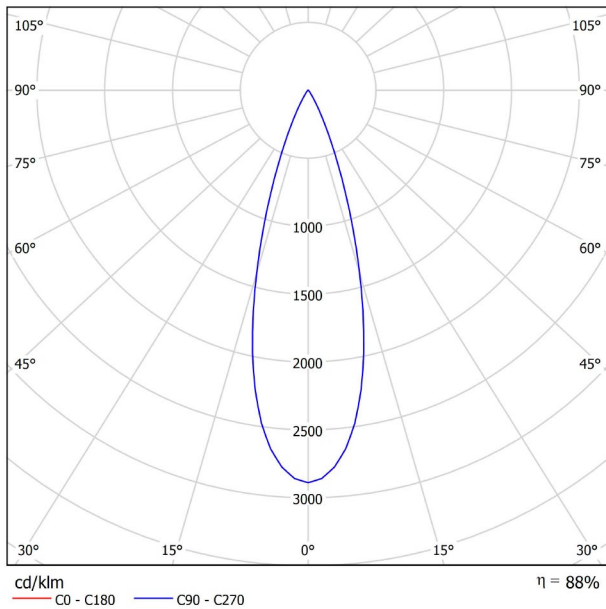

POLAR DIAGRAM