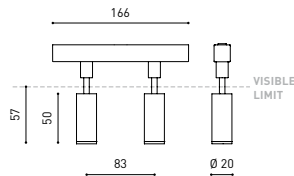

DIMENSIONS

ACCESSORIES

TRACK 48V OPTIONS

Name	FIT 20 48V DOUBLE 30° 2700K WT
Reference	A3441120WT
Color	Textured white
RAL	9016
Category	TRACKLIGHTS

LIGHTING INFORMATION

Light source	LED
Gross luminous flux	2 x 127 Lm
Power	4,2 W
Power values of the system	4,42 W
Colour temperature	2700 K
Colour Rendering Index	CRI>90
Chromatic stability	Mac Adam Step 3
Light beam angle	30°
Lighting efficiency	88%
Efficacy	60 Lm/W
Current intensity	700 mA
Control through bluetooth	Please Consult
Driver	Included
Electrical insulation class	III
Voltage	48 Vdc
Energy efficiency	A
LED lifespan	L80B10 (Tj=85°C) >50.000h

OTHER DATA

Ingress Protection	IP20
Swivel angle	90°
Rotation angle	360°
Track type	Track 48V
Weight	130 g.
Packaged weight	175 g.
Packaging dimensions	190 x 145 x 24 mm.
Units per package	1
Materials	Aluminium / Polycarbonate

Fit 48V, is a spotlight for low voltage tracklight applications which is available in five sizes (ø50, ø35, ø35 double, ø20 and ø20 double). Cylindrical geometry and essential forms, it stands out for its minimalistic looking and its functionality as it can be orientated in any direction. The black perimeter around its mouth and its honeycomb accessory, highlights its anti-glare vocation.

TRACK LENGTH (m)		10			20		29
CABLE LENGTH (m)		1	10	20	1	10	1
POWER (W)	CABLE SECTION (mm²)						
75W	0,75mm²	✓	✓	✓	✓	✓	✓
	1,5mm²	✓	✓	✓	✓	✓	✓
150W	0,75mm²	✓	X	X	✓	X	✓
	1,5mm²	✓	✓	X	✓	✓	✓

COLOUR | N ■ RAL 9005 |