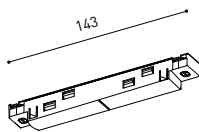

TRACK 48V 90° CORNER One Plane

*Electrical connection not included

TRACK 48V 90° CORNER Two Planes

*Electrical connection not included

TRACK 48V Live-End Connector

A338-00-01- | N |

TRACK 48V End

A338-00-06- | N |