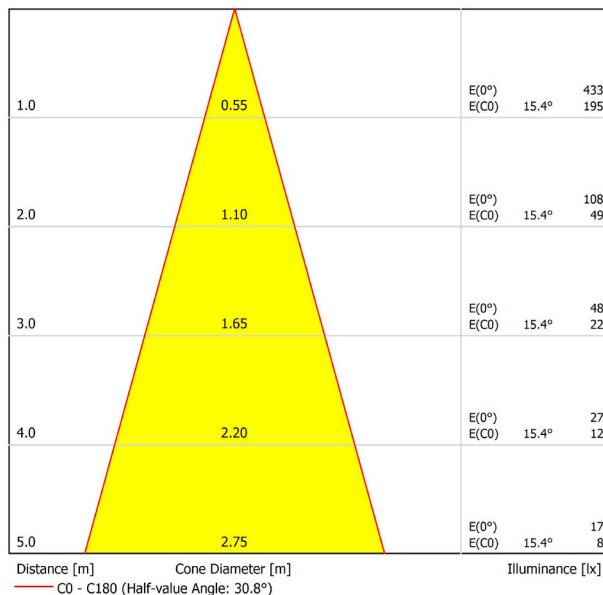

CONICAL DIAGRAM