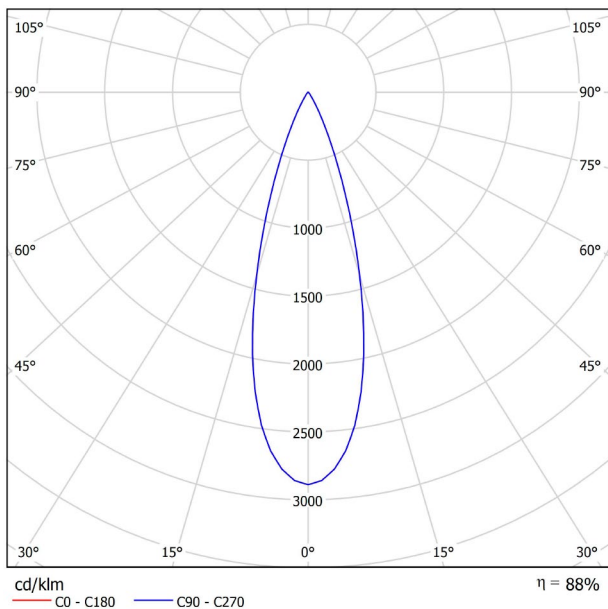

DIMENSIONS

ACCESSORIES

TRACK 48V OPTIONS

Name	FIT 20 48V DOUBLE 30° 3000K NT
Reference	A3441121NT
Color	Textured black
RAL	9005
Category	TRACKLIGHTS
PRODUCT	
LIGHTING INFORMATION	
Light source	LED
Gross luminous flux	2 x 150 Lm
Power	4,2 W
Power values of the system	4,42 W
Colour temperature	3000 K
Colour Rendering Index	CRI>90
Chromatic stability	Mac Adam Step 3
Light beam angle	30°
Lighting efficiency	88%
Efficacy	71 Lm/W
Current intensity	700 mA
Control through bluetooth	Please Consult
Driver	Included
Electrical insulation class	III
Voltage	48 Vdc
Energy efficiency	A+
LED lifespan	L80B10 (Tj=85°C) >50.000h
OTHER DATA	
Ingress Protection	IP20
Swivel angle	90°
Rotation angle	360°
Track type	Track 48V
Weight	130 g.
Packaged weight	175 g.
Packaging dimensions	190 x 145 x 24 mm.
Units per package	1
Materials	Aluminium / Polycarbonate

Fit 48V, is a spotlight for low voltage tracklight applications which is available in five sizes (ø50, ø35, ø35 double, ø20 and ø20 double). Cylindrical geometry and essential forms, it stands out for its minimalistic looking and its functionality as it can be orientated in any direction. The black perimeter around its mouth and its honeycomb accessory, highlights its anti-glare vocation.

POLAR DIAGRAM

CONICAL DIAGRAM

TRACK 48V TRIMLESS

ARKOSLIGHT®

TRACK 48V SURFACE

Available on request. Please consult.

TRACK 48V 1M	A338-01-00- N
TRACK 48V 2M	A338-02-00- N
TRACK 48V 3M	A338-03-00- N
TRACK 48V Corner 90° One Plane	A338-06-00- N
TRACK 48V Corner 90° Two Planes	A338-07-00- N

CABLE SECTION AND LENGTH BETWEEN TRACK 48V AND POWER SUPPLY

TRACK LENGTH (m)		10			20		29
CABLE LENGTH (m)		1	10	20	1	10	1
POWER (W)	CABLE SECTION (mm²)						
75W	0,75mm²	✓	✓	✓	✓	✓	✓
	1,5mm²	✓	✓	✓	✓	✓	✓
150W	0,75mm²	✓	X	X	✓	X	✓
	1,5mm²	✓	✓	X	✓	✓	✓