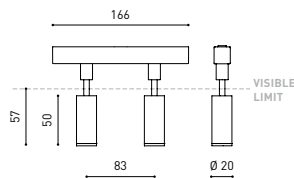

DIMENSIONS

ACCESSORIES

TRACK 48V OPTIONS

Name	FIT 20 48V DOUBLE 30° 3000K NT
Reference	A3441121NT
Color	Textured black
RAL	9005
Category	TRACKLIGHTS
PRODUCT	
LIGHTING INFORMATION	
Light source	LED
Gross luminous flux	2 x 150 Lm
Power	4,2 W
Power values of the system	4,42 W
Colour temperature	3000 K
Colour Rendering Index	CRI>90
Chromatic stability	Mac Adam Step 3
Light beam angle	30°
Lighting efficiency	88%
Efficacy	71 Lm/W
Current intensity	700 mA
Control through bluetooth	Please Consult
Driver	Included
Electrical insulation class	III
Voltage	48 Vdc
Energy efficiency	A+
LED lifespan	L80B10 (Tj=85°C) >50.000h
OTHER DATA	
Ingress Protection	IP20
Swivel angle	90°
Rotation angle	360°
Track type	Track 48V
Weight	130 g.
Packaged weight	175 g.
Packaging dimensions	190 x 145 x 24 mm.
Units per package	1
Materials	Aluminium / Polycarbonate

Fit 48V, is a spotlight for low voltage tracklight applications which is available in five sizes (ø50, ø35, ø35 double, ø20 and ø20 double). Cylindrical geometry and essential forms, it stands out for its minimalistic looking and its functionality as it can be orientated in any direction. The black perimeter around its mouth and its honeycomb accessory, highlights its anti-glare vocation.

		P	I	D	
CONSTANT VOLTAGE LED POWER SUPPLY	 NO DIM	0434-01-21	75W	48V	180 x 52 x 30mm
		0434-01-22	150W	48V	240 x 60 x 49mm
	 DALI	0434-01-19	75W	48V	235 x 100 x 31mm
		0434-01-20	150W	48V	235 x 100 x 31mm

CABLE SECTION AND LENGTH BETWEEN TRACK 48V AND POWER SUPPLY

TRACK LENGTH (m)		10			20		29
CABLE LENGTH (m)		1	10	20	1	10	1
POWER (W)	CABLE SECTION (mm²)						
75W	0,75mm²	✓	✓	✓	✓	✓	✓
	1,5mm²	✓	✓	✓	✓	✓	✓
150W	0,75mm²	✓	X	X	✓	X	✓
	1,5mm²	✓	✓	X	✓	✓	✓