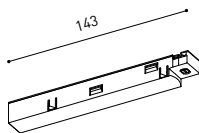

CABLE SECTION AND LENGTH BETWEEN TRACK 48V AND POWER SUPPLY

TRACK LENGTH (m)		10			20		29
CABLE LENGTH (m)		1	10	20	1	10	1
POWER (W)	CABLE SECTION (mm²)						
75W	0,75mm²	✓	✓	✓	✓	✓	✓
	1,5mm²	✓	✓	✓	✓	✓	✓
150W	0,75mm²	✓	X	X	✓	X	✓
	1,5mm²	✓	✓	X	✓	✓	✓

TRACK 48V 90° CORNER One Plane

*Electrical connection not included

TRACK 48V 90° CORNER Two Planes

*Electrical connection not included

TRACK 48V Live-End Connector

A338-00-01- | N |

TRACK 48V End

A338-00-06- | N |