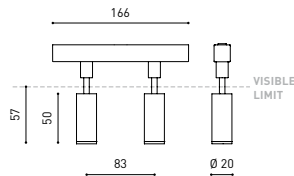

DIMENSIONS

ACCESSORIES

TRACK 48V OPTIONS

Name	FIT 20 48V DOUBLE 30° 3000K WT
Reference	A3441121WT
Color	Textured white
RAL	9016
Category	TRACKLIGHTS

LIGHTING INFORMATION

Light source	LED
Gross luminous flux	2 x 150 Lm
Power	4,2 W
Power values of the system	4,42 W
Colour temperature	3000 K
Colour Rendering Index	CRI>90
Chromatic stability	Mac Adam Step 3
Light beam angle	30°
Lighting efficiency	88%
Efficacy	71 Lm/W
Current intensity	700 mA
Control through bluetooth	Please Consult
Driver	Included
Electrical insulation class	III
Voltage	48 Vdc
Energy efficiency	A+
LED lifespan	L80B10 (Tj=85°C) >50.000h

OTHER DATA

Ingress Protection	IP20
Swivel angle	90°
Rotation angle	360°
Track type	Track 48V
Weight	130 g.
Packaged weight	175 g.
Packaging dimensions	190 x 145 x 24 mm.
Units per package	1
Materials	Aluminium / Polycarbonate

Fit 48V, is a spotlight for low voltage tracklight applications which is available in five sizes (ø50, ø35, ø35 double, ø20 and ø20 double). Cylindrical geometry and essential forms, it stands out for its minimalistic looking and its functionality as it can be orientated in any direction. The black perimeter around its mouth and its honeycomb accessory, highlights its anti-glare vocation.

TRACK LENGTH (m)		10			20		29
CABLE LENGTH (m)		1	10	20	1	10	1
POWER (W)	CABLE SECTION (mm²)						
75W	0,75mm²	✓	✓	✓	✓	✓	✓
	1,5mm²	✓	✓	✓	✓	✓	✓
150W	0,75mm²	✓	X	X	✓	X	✓
	1,5mm²	✓	✓	X	✓	✓	✓

COLOUR | N ■ RAL 9005 |