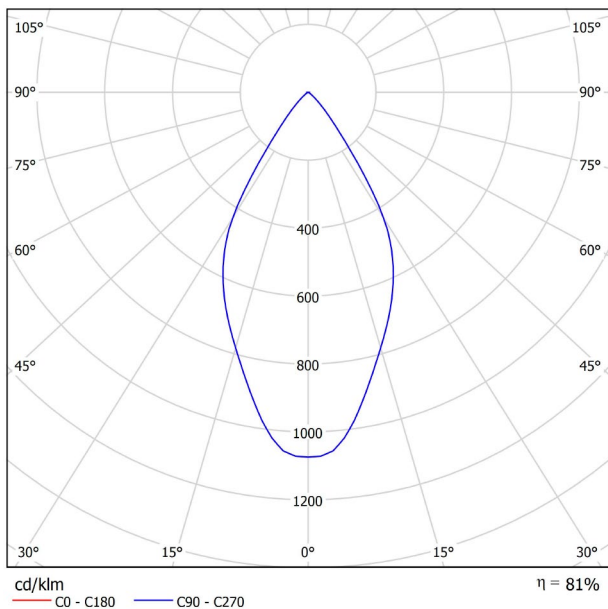

DIMENSIONS

ACCESSORIES

TRACK 48V OPTIONS

Name	FIT 20 48V DOUBLE 54° 2700K NT
Reference	A3441130NT
Color	Textured black
RAL	9005
Category	TRACKLIGHTS
PRODUCT	
Light source	LED
Gross luminous flux	2 x 127 Lm
Power	4,2 W
Power values of the system	4,42 W
Colour temperature	2700 K
Colour Rendering Index	CRI>90
Chromatic stability	Mac Adam Step 3
Light beam angle	54°
Lighting efficiency	81%
Efficacy	60 Lm/W
Current intensity	700 mA
Control through bluetooth	Please Consult
Driver	Included
Electrical insulation class	III
Voltage	48 Vdc
Energy efficiency	A
LED lifespan	L80B10 (Tj=85°C) >50.000h
LIGHTING INFORMATION	
OTHER DATA	
Ingress Protection	IP20
Swivel angle	90°
Rotation angle	360°
Track type	Track 48V
Weight	130 g.
Packaged weight	175 g.
Packaging dimensions	190 x 145 x 24 mm.
Units per package	1
Materials	Aluminium / Polycarbonate

Fit 48V, is a spotlight for low voltage tracklight applications which is available in five sizes (ø50, ø35, ø35 double, ø20 and ø20 double). Cylindrical geometry and essential forms, it stands out for its minimalistic looking and its functionality as it can be orientated in any direction. The black perimeter around its mouth and its honeycomb accessory, highlights its anti-glare vocation.

POLAR DIAGRAM

CONICAL DIAGRAM

TRACK 48V TRIMLESS

ARKOSLIGHT®

TRACK 48V SURFACE

Available on request. Please consult.

TRACK 48V 1M	A338-01-00- N
TRACK 48V 2M	A338-02-00- N
TRACK 48V 3M	A338-03-00- N
TRACK 48V Corner 90° One Plane	A338-06-00- N
TRACK 48V Corner 90° Two Planes	A338-07-00- N

TRACK LENGTH (m)		10			20		29
CABLE LENGTH (m)		1	10	20	1	10	1
POWER (W)	CABLE SECTION (mm²)						
75W	0,75mm²	✓	✓	✓	✓	✓	✓
	1,5mm²	✓	✓	✓	✓	✓	✓
150W	0,75mm²	✓	X	X	✓	X	✓
	1,5mm²	✓	✓	X	✓	✓	✓

COLOUR | N ■ RAL 9005 |