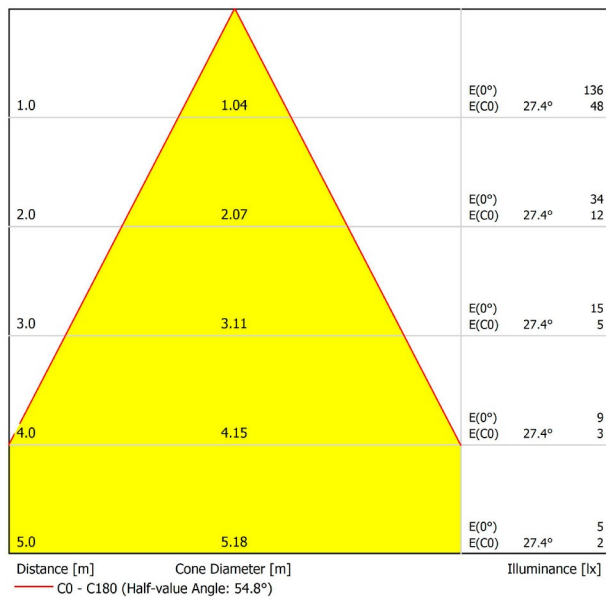

CONICAL DIAGRAM