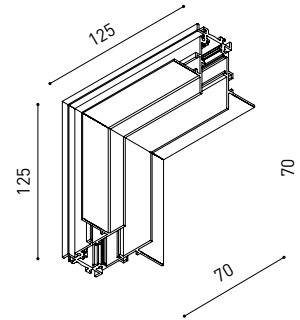

Recommended for installations where the profile can be installed before the false plasteboard ceiling (thickness 12,5mm.)

TRACK 48V TRIMLESS

ARKOSLIGHT®

TRACK 48V SURFACE

Available on request. Please consult.

TRACK 48V 90° CORNER One Plane

*Electrical connection not included

TRACK 48V 90° CORNER Two Planes

*Electrical connection not included

TRACK 48V Live-End Connector

A338-00-01- | N |

TRACK 48V End

A338-00-06- | N |