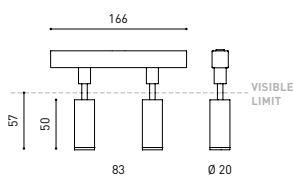

DIMENSIONS

ACCESSORIES

TRACK 48V OPTIONS

Name	FIT 20 48V DOUBLE 54° 2700K NT
Reference	A3441130NT
Color	Textured black
RAL	9005
Category	TRACKLIGHTS
PRODUCT	
Light source	LED
Gross luminous flux	2 x 127 Lm
Power	4,2 W
Power values of the system	4,42 W
Colour temperature	2700 K
Colour Rendering Index	CRI>90
Chromatic stability	Mac Adam Step 3
Light beam angle	54°
Lighting efficiency	81%
Efficacy	60 Lm/W
Current intensity	700 mA
Control through bluetooth	Please Consult
Driver	Included
Electrical insulation class	III
Voltage	48 Vdc
Energy efficiency	A
LED lifespan	L80B10 (Tj=85°C) >50.000h
LIGHTING INFORMATION	
OTHER DATA	
Ingress Protection	IP20
Swivel angle	90°
Rotation angle	360°
Track type	Track 48V
Weight	130 g.
Packaged weight	175 g.
Packaging dimensions	190 x 145 x 24 mm.
Units per package	1
Materials	Aluminium / Polycarbonate

Fit 48V, is a spotlight for low voltage tracklight applications which is available in five sizes (ø50, ø35, ø35 double, ø20 and ø20 double). Cylindrical geometry and essential forms, it stands out for its minimalistic looking and its functionality as it can be orientated in any direction. The black perimeter around its mouth and its honeycomb accessory, highlights its anti-glare vocation.

		P	I	D
CONSTANT VOLTAGE LED POWER SUPPLY	0434-01-21	75W	48V	180 x 52 x 30mm
	0434-01-22	150W	48V	240 x 60 x 49mm
	0434-01-19	75W	48V	235 x 100 x 31mm
	0434-01-20	150W	48V	235 x 100 x 31mm

CABLE SECTION AND LENGTH BETWEEN TRACK 48V AND POWER SUPPLY

TRACK LENGTH (m)		10			20		29
CABLE LENGTH (m)		1	10	20	1	10	1
POWER (W)	CABLE SECTION (mm²)						
75W	0,75mm²	✓	✓	✓	✓	✓	✓
	1,5mm²	✓	✓	✓	✓	✓	✓
150W	0,75mm²	✓	X	X	✓	X	✓
	1,5mm²	✓	✓	X	✓	✓	✓

COLOUR | N ■ RAL 9005 |