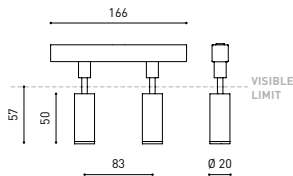

### DIMENSIONS

### OTHER DATA

Ingress Protection	IP20
Swivel angle	90°
Rotation angle	360°
Track type	Track 48V
Weight	130 g.
Packaged weight	175 g.
Packaging dimensions	190 x 145 x 24 mm.
Units per package	1
Materials	Aluminium / Polycarbonate

### CABLE SECTION AND LENGTH BETWEEN TRACK 48V AND POWER SUPPLY

TRACK LENGTH (m)		10			20		29
CABLE LENGTH (m)		1	10	20	1	10	1
POWER (W)	CABLE SECTION (mm <sup>2</sup> )						
75W	0,75mm <sup>2</sup>	✓	✓	✓	✓	✓	✓
	1,5mm <sup>2</sup>	✓	✓	✓	✓	✓	✓
150W	0,75mm <sup>2</sup>	✓	X	X	✓	X	✓
	1,5mm <sup>2</sup>	✓	✓	X	✓	✓	✓