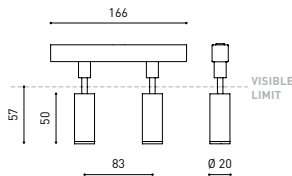

## DIMENSIONS

## ACCESSORIES

TRACK 48V OPTIONS

Name	FIT 20 48V DOUBLE 54° 3000K NT
Reference	A3441131NT
Color	Textured black
RAL	9005
Category	TRACKLIGHTS
<b>PRODUCT</b>	
Light source	LED
Gross luminous flux	2 x 150 Lm
Power	4,2 W
Power values of the system	4,42 W
Colour temperature	3000 K
Colour Rendering Index	CRI>90
Chromatic stability	Mac Adam Step 3
Light beam angle	54°
Lighting efficiency	81%
Efficacy	71 Lm/W
Current intensity	700 mA
Control through bluetooth	Please Consult
Driver	Included
Electrical insulation class	III
Voltage	48 Vdc
Energy efficiency	A
LED lifespan	L80B10 (Tj=85°C) >50.000h
<b>LIGHTING INFORMATION</b>	
<b>OTHER DATA</b>	
Ingress Protection	IP20
Swivel angle	90°
Rotation angle	360°
Track type	Track 48V
Weight	130 g.
Packaged weight	175 g.
Packaging dimensions	190 x 145 x 24 mm.
Units per package	1
Materials	Aluminium / Polycarbonate

Fit 48V, is a spotlight for low voltage tracklight applications which is available in five sizes (ø50, ø35, ø35 double, ø20 and ø20 double). Cylindrical geometry and essential forms, it stands out for its minimalistic looking and its functionality as it can be orientated in any direction. The black perimeter around its mouth and its honeycomb accessory, highlights its anti-glare vocation.

### CABLE SECTION AND LENGTH BETWEEN TRACK 48V AND POWER SUPPLY

TRACK LENGTH (m)		10			20		29
CABLE LENGTH (m)		1	10	20	1	10	1
POWER (W)	CABLE SECTION (mm²)						
75W	0,75mm²	✓	✓	✓	✓	✓	✓
	1,5mm²	✓	✓	✓	✓	✓	✓
150W	0,75mm²	✓	X	X	✓	X	✓
	1,5mm²	✓	✓	X	✓	✓	✓