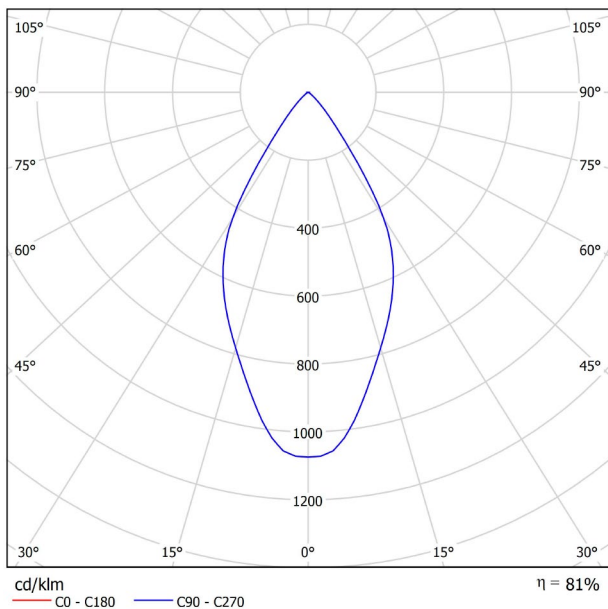

POLAR DIAGRAM