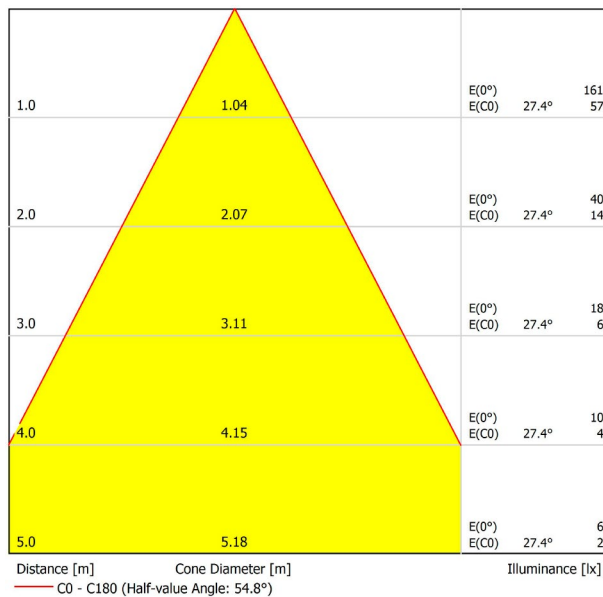

CONICAL DIAGRAM