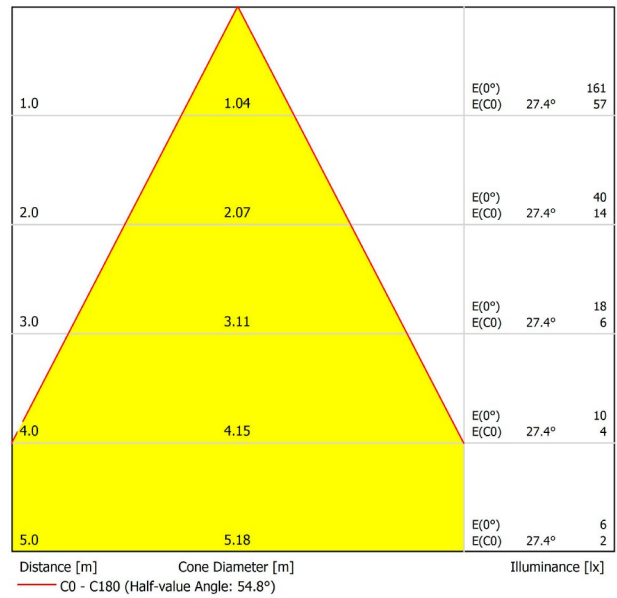

CONICAL DIAGRAM