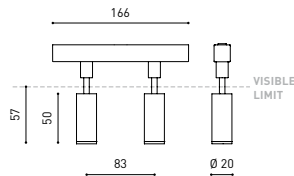

## DIMENSIONS

## LIGHTING INFORMATION

Light source	LED
Gross luminous flux	2 x 150 Lm
Power	4,2 W
Power values of the system	4,42 W
Colour temperature	3000 K
Colour Rendering Index	CRI>90
Chromatic stability	Mac Adam Step 3
Light beam angle	54°
Lighting efficiency	81%
Efficacy	71 Lm/W
Current intensity	700 mA
Control through bluetooth	Please Consult
Driver	Included
Electrical insulation class	III
Voltage	48 Vdc
Energy efficiency	A
LED lifespan	L80B10 (Tj=85°C) >50.000h

## OTHER DATA

Ingress Protection	IP20
Swivel angle	90°
Rotation angle	360°
Track type	Track 48V
Weight	130 g.
Packaged weight	175 g.
Packaging dimensions	190 x 145 x 24 mm.
Units per package	1
Materials	Aluminium / Polycarbonate