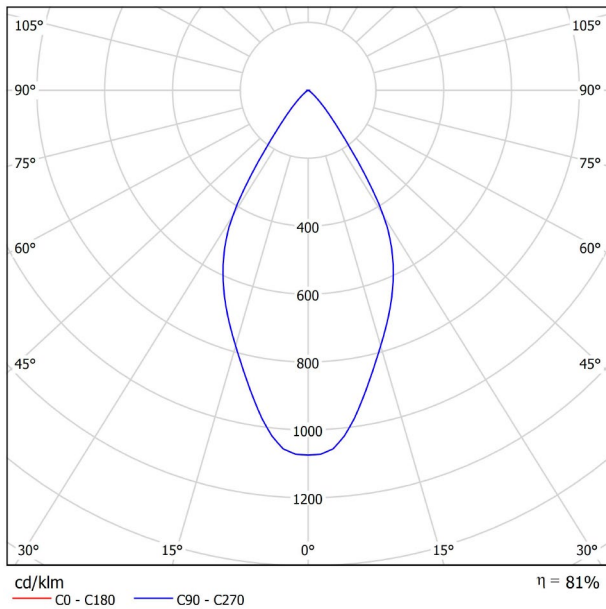

POLAR DIAGRAM