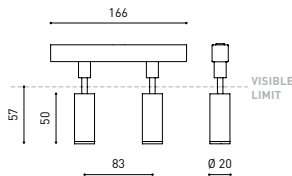

DIMENSIONS

ACCESSORIES

TRACK 48V OPTIONS

Name	FIT 20 48V DOUBLE DIM DALI 12° 2700K NT
Reference	A3441210NT
Color	Textured black
RAL	9005
Category	TRACKLIGHTS

LIGHTING INFORMATION

Light source	LED
Gross luminous flux	2 x 127 Lm
Power	4,2 W
Power values of the system	4,42 W
Colour temperature	2700 K
Colour Rendering Index	CRI>90
Chromatic stability	Mac Adam Step 3
Light beam angle	12°
Lighting efficiency	87%
Efficacy	60 Lm/W
Current intensity	700 mA
Dimming	DALI
Control through bluetooth	Please Consult
Driver	Included
Electrical insulation class	III
Voltage	48 Vdc
Energy efficiency	A
LED lifespan	L80B10 (Tj=85°C) >50.000h

OTHER DATA

Ingress Protection	IP20
Swivel angle	90°
Rotation angle	360°
Track type	Track 48V
Weight	130 g.
Packaged weight	175 g.
Packaging dimensions	190 x 145 x 24 mm.
Units per package	1
Materials	Aluminium / Polycarbonate

Fit 48V, is a spotlight for low voltage tracklight applications which is available in five sizes (ø50, ø35, ø35 double, ø20 and ø20 double). Cylindrical geometry and essential forms, it stands out for its minimalistic looking and its functionality as it can be orientated in any direction. The black perimeter around its mouth and its honeycomb accessory, highlights its anti-glare vocation.

TRACK LENGTH (m)		10			20		29
CABLE LENGTH (m)		1	10	20	1	10	1
POWER (W)	CABLE SECTION (mm²)						
75W	0,75mm²	✓	✓	✓	✓	✓	✓
	1,5mm²	✓	✓	✓	✓	✓	✓
150W	0,75mm²	✓	X	X	✓	X	✓
	1,5mm²	✓	✓	X	✓	✓	✓

COLOUR | N ■ RAL 9005 |