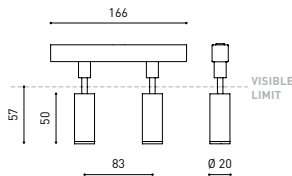

DIMENSIONS

ACCESSORIES

TRACK 48V OPTIONS

Name	FIT 20 48V DOUBLE DIM DALI 12° 2700K WT
Reference	A3441210WT
Color	Textured white
RAL	9016
Category	TRACKLIGHTS

LIGHTING INFORMATION

Light source	LED
Gross luminous flux	2 x 127 Lm
Power	4,2 W
Power values of the system	4,42 W
Colour temperature	2700 K
Colour Rendering Index	CRI>90
Chromatic stability	Mac Adam Step 3
Light beam angle	12°
Lighting efficiency	87%
Efficacy	60 Lm/W
Current intensity	700 mA
Dimming	DALI
Control through bluetooth	Please Consult
Driver	Included
Electrical insulation class	III
Voltage	48 Vdc
Energy efficiency	A
LED lifespan	L80B10 (Tj=85°C) >50.000h

OTHER DATA

Ingress Protection	IP20
Swivel angle	90°
Rotation angle	360°
Track type	Track 48V
Weight	130 g.
Packaged weight	175 g.
Packaging dimensions	190 x 145 x 24 mm.
Units per package	1
Materials	Aluminium / Polycarbonate

Fit 48V, is a spotlight for low voltage tracklight applications which is available in five sizes (ø50, ø35, ø35 double, ø20 and ø20 double). Cylindrical geometry and essential forms, it stands out for its minimalistic looking and its functionality as it can be orientated in any direction. The black perimeter around its mouth and its honeycomb accessory, highlights its anti-glare vocation.

TRACK LENGTH (m)		10			20		29
CABLE LENGTH (m)		1	10	20	1	10	1
POWER (W)	CABLE SECTION (mm²)						
75W	0,75mm²	✓	✓	✓	✓	✓	✓
	1,5mm²	✓	✓	✓	✓	✓	✓
150W	0,75mm²	✓	X	X	✓	X	✓
	1,5mm²	✓	✓	X	✓	✓	✓

COLOUR | N ■ RAL 9005 |