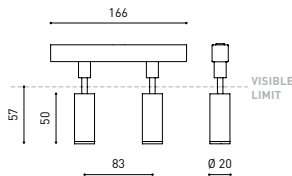

DIMENSIONS

ACCESSORIES

TRACK 48V OPTIONS

Name	FIT 20 48V DOUBLE DIM DALI 12° 3000K NT
Reference	A3441211NT
Color	Textured black
RAL	9005
Category	TRACKLIGHTS

LIGHTING INFORMATION

Light source	LED
Gross luminous flux	2 x 150 Lm
Power	4,2 W
Power values of the system	4,42 W
Colour temperature	3000 K
Colour Rendering Index	CRI>90
Chromatic stability	Mac Adam Step 3
Light beam angle	12°
Lighting efficiency	87%
Efficacy	71 Lm/W
Current intensity	700 mA
Dimming	DALI
Control through bluetooth	Please Consult
Driver	Included
Electrical insulation class	III
Voltage	48 Vdc
Energy efficiency	A+
LED lifespan	L80B10 (Tj=85°C) >50.000h

OTHER DATA

Ingress Protection	IP20
Swivel angle	90°
Rotation angle	360°
Track type	Track 48V
Weight	130 g.
Packaged weight	175 g.
Packaging dimensions	190 x 145 x 24 mm.
Units per package	1
Materials	Aluminium / Polycarbonate

Fit 48V, is a spotlight for low voltage tracklight applications which is available in five sizes (ø50, ø35, ø35 double, ø20 and ø20 double). Cylindrical geometry and essential forms, it stands out for its minimalistic looking and its functionality as it can be orientated in any direction. The black perimeter around its mouth and its honeycomb accessory, highlights its anti-glare vocation.

TRACK LENGTH (m)		10			20		29
CABLE LENGTH (m)		1	10	20	1	10	1
POWER (W)	CABLE SECTION (mm²)						
75W	0,75mm²	✓	✓	✓	✓	✓	✓
	1,5mm²	✓	✓	✓	✓	✓	✓
150W	0,75mm²	✓	X	X	✓	X	✓
	1,5mm²	✓	✓	X	✓	✓	✓

COLOUR | N ■ RAL 9005 |