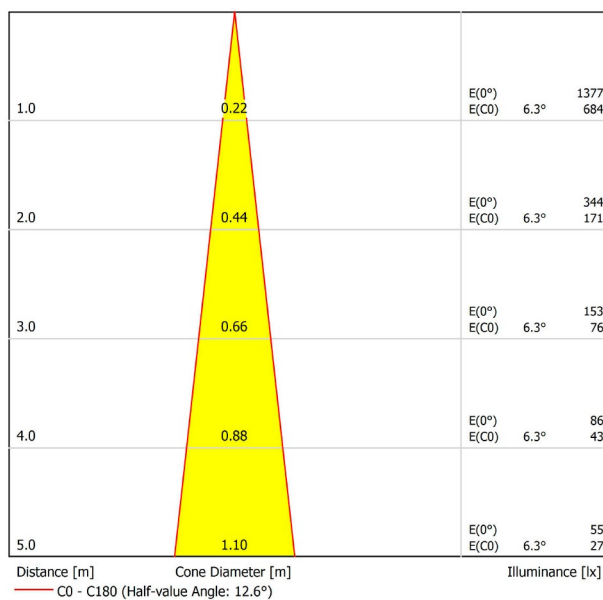

CONICAL DIAGRAM