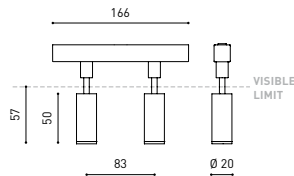

DIMENSIONS

ACCESSORIES

TRACK 48V OPTIONS

Name	FIT 20 48V DOUBLE DIM DALI 12° 3000K WT
Reference	A3441211WT
Color	Textured white
RAL	9016
Category	TRACKLIGHTS

LIGHTING INFORMATION

Light source	LED
Gross luminous flux	2 x 150 Lm
Power	4,2 W
Power values of the system	4,42 W
Colour temperature	3000 K
Colour Rendering Index	CRI>90
Chromatic stability	Mac Adam Step 3
Light beam angle	12°
Lighting efficiency	87%
Efficacy	71 Lm/W
Current intensity	700 mA
Dimming	DALI
Control through bluetooth	Please Consult
Driver	Included
Electrical insulation class	III
Voltage	48 Vdc
Energy efficiency	A+
LED lifespan	L80B10 (Tj=85°C) >50.000h

OTHER DATA

Ingress Protection	IP20
Swivel angle	90°
Rotation angle	360°
Track type	Track 48V
Weight	130 g.
Packaged weight	175 g.
Packaging dimensions	190 x 145 x 24 mm.
Units per package	1
Materials	Aluminium / Polycarbonate

Fit 48V, is a spotlight for low voltage tracklight applications which is available in five sizes (ø50, ø35, ø35 double, ø20 and ø20 double). Cylindrical geometry and essential forms, it stands out for its minimalistic looking and its functionality as it can be orientated in any direction. The black perimeter around its mouth and its honeycomb accessory, highlights its anti-glare vocation.

TRACK LENGTH (m)		10			20		29
CABLE LENGTH (m)		1	10	20	1	10	1
POWER (W)	CABLE SECTION (mm²)						
75W	0,75mm²	✓	✓	✓	✓	✓	✓
	1,5mm²	✓	✓	✓	✓	✓	✓
150W	0,75mm²	✓	X	X	✓	X	✓
	1,5mm²	✓	✓	X	✓	✓	✓

COLOUR | N ■ RAL 9005 |