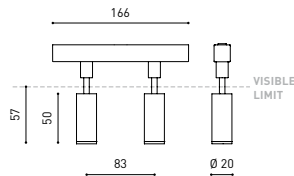

DIMENSIONS

ACCESSORIES

TRACK 48V OPTIONS

Name	FIT 20 48V DOUBLE DIM DALI 30° 2700K NT
Reference	A3441220NT
Color	Textured black
RAL	9005
Category	TRACKLIGHTS

LIGHTING INFORMATION

Light source	LED
Gross luminous flux	2 x 127 Lm
Power	4,2 W
Power values of the system	4,42 W
Colour temperature	2700 K
Colour Rendering Index	CRI>90
Chromatic stability	Mac Adam Step 3
Light beam angle	30°
Lighting efficiency	88%
Efficacy	60 Lm/W
Current intensity	700 mA
Dimming	DALI
Control through bluetooth	Please Consult
Driver	Included
Electrical insulation class	III
Voltage	48 Vdc
Energy efficiency	A
LED lifespan	L80B10 (Tj=85°C) >50.000h

OTHER DATA

Ingress Protection	IP20
Swivel angle	90°
Rotation angle	360°
Track type	Track 48V
Weight	130 g.
Packaged weight	175 g.
Packaging dimensions	190 x 145 x 24 mm.
Units per package	1
Materials	Aluminium / Polycarbonate

Fit 48V, is a spotlight for low voltage tracklight applications which is available in five sizes (ø50, ø35, ø35 double, ø20 and ø20 double). Cylindrical geometry and essential forms, it stands out for its minimalistic looking and its functionality as it can be orientated in any direction. The black perimeter around its mouth and its honeycomb accessory, highlights its anti-glare vocation.

TRACK LENGTH (m)		10			20		29
CABLE LENGTH (m)		1	10	20	1	10	1
POWER (W)	CABLE SECTION (mm²)						
75W	0,75mm²	✓	✓	✓	✓	✓	✓
	1,5mm²	✓	✓	✓	✓	✓	✓
150W	0,75mm²	✓	X	X	✓	X	✓
	1,5mm²	✓	✓	X	✓	✓	✓

COLOUR | N ■ RAL 9005 |