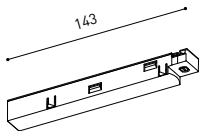

CABLE SECTION AND LENGTH BETWEEN TRACK 48V AND POWER SUPPLY

TRACK LENGTH (m)		10			20		29
CABLE LENGTH (m)		1	10	20	1	10	1
POWER (W)	CABLE SECTION (mm²)						
75W	0,75mm²	✓	✓	✓	✓	✓	✓
	1,5mm²	✓	✓	✓	✓	✓	✓
150W	0,75mm²	✓	X	X	✓	X	✓
	1,5mm²	✓	✓	X	✓	✓	✓

TRACK 48V 90° CORNER One Plane

*Electrical connection not included

TRACK 48V 90° CORNER Two Planes

*Electrical connection not included

TRACK 48V Live-End Connector

A338-00-01- | N |

TRACK 48V End

A338-00-06- | N |