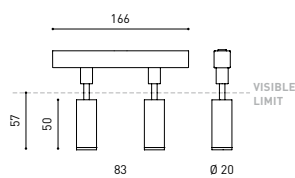

DIMENSIONS

ACCESSORIES

TRACK 48V OPTIONS

Name	FIT 20 48V DOUBLE DIM DALI 30° 2700K WT
Reference	A3441220WT
Color	Textured white
RAL	9016
Category	TRACKLIGHTS

LIGHTING INFORMATION

Light source	LED
Gross luminous flux	2 x 127 Lm
Power	4,2 W
Power values of the system	4,42 W
Colour temperature	2700 K
Colour Rendering Index	CRI>90
Chromatic stability	Mac Adam Step 3
Light beam angle	30°
Lighting efficiency	88%
Efficacy	60 Lm/W
Current intensity	700 mA
Dimming	DALI
Control through bluetooth	Please Consult
Driver	Included
Electrical insulation class	III
Voltage	48 Vdc
Energy efficiency	A
LED lifespan	L80B10 (Tj=85°C) >50.000h

OTHER DATA

Ingress Protection	IP20
Swivel angle	90°
Rotation angle	360°
Track type	Track 48V
Weight	130 g.
Packaged weight	175 g.
Packaging dimensions	190 x 145 x 24 mm.
Units per package	1
Materials	Aluminium / Polycarbonate

Fit 48V, is a spotlight for low voltage tracklight applications which is available in five sizes (ø50, ø35, ø35 double, ø20 and ø20 double). Cylindrical geometry and essential forms, it stands out for its minimalistic looking and its functionality as it can be orientated in any direction. The black perimeter around its mouth and its honeycomb accessory, highlights its anti-glare vocation.

CABLE SECTION AND LENGTH BETWEEN TRACK 48V AND POWER SUPPLY

TRACK LENGTH (m)		10			20		29
CABLE LENGTH (m)		1	10	20	1	10	1
POWER (W)	CABLE SECTION (mm²)						
75W	0,75mm²	✓	✓	✓	✓	✓	✓
	1,5mm²	✓	✓	✓	✓	✓	✓
150W	0,75mm²	✓	X	X	✓	X	✓
	1,5mm²	✓	✓	X	✓	✓	✓