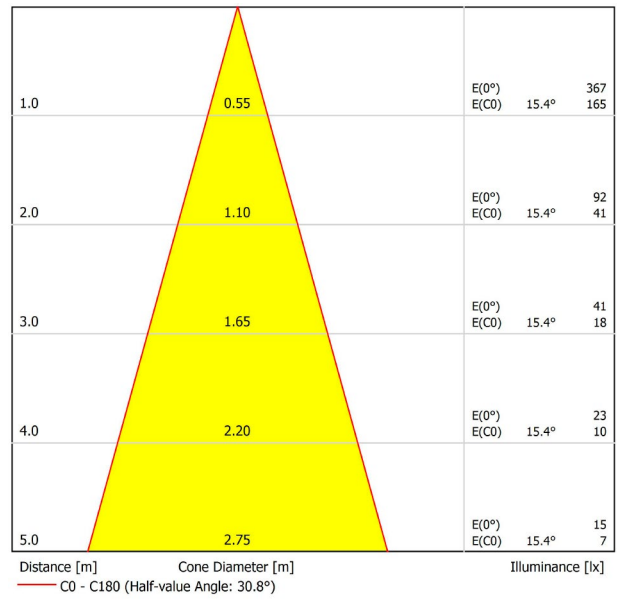

CONICAL DIAGRAM