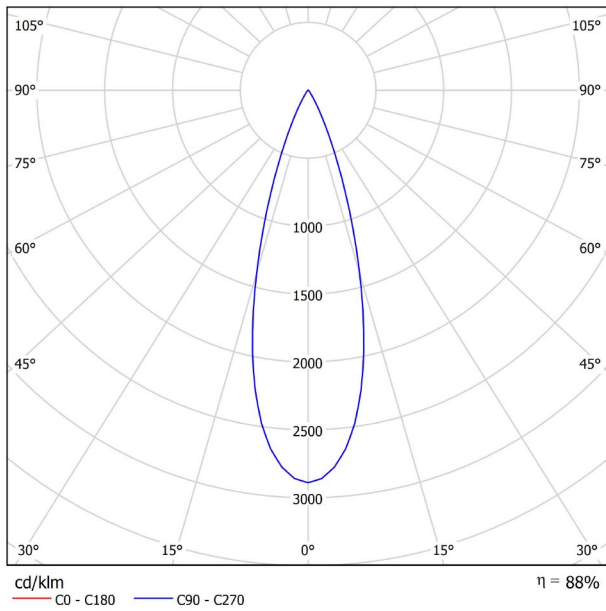

POLAR DIAGRAM