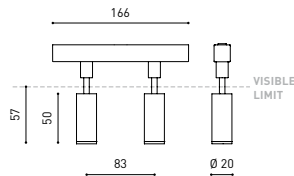

DIMENSIONS

ACCESSORIES

TRACK 48V OPTIONS

Name	FIT 20 48V DOUBLE DIM DALI 30° 3000K NT
Reference	A3441221NT
Color	Textured black
RAL	9005
Category	TRACKLIGHTS

LIGHTING INFORMATION

Light source	LED
Gross luminous flux	2 x 150 Lm
Power	4,2 W
Power values of the system	4,42 W
Colour temperature	3000 K
Colour Rendering Index	CRI>90
Chromatic stability	Mac Adam Step 3
Light beam angle	30°
Lighting efficiency	88%
Efficacy	71 Lm/W
Current intensity	700 mA
Dimming	DALI
Control through bluetooth	Please Consult
Driver	Included
Electrical insulation class	III
Voltage	48 Vdc
Energy efficiency	A+
LED lifespan	L80B10 (Tj=85°C) >50.000h

OTHER DATA

Ingress Protection	IP20
Swivel angle	90°
Rotation angle	360°
Track type	Track 48V
Weight	130 g.
Packaged weight	175 g.
Packaging dimensions	190 x 145 x 24 mm.
Units per package	1
Materials	Aluminium / Polycarbonate

Fit 48V, is a spotlight for low voltage tracklight applications which is available in five sizes (ø50, ø35, ø35 double, ø20 and ø20 double). Cylindrical geometry and essential forms, it stands out for its minimalistic looking and its functionality as it can be orientated in any direction. The black perimeter around its mouth and its honeycomb accessory, highlights its anti-glare vocation.

TRACK LENGTH (m)		10			20		29
CABLE LENGTH (m)		1	10	20	1	10	1
POWER (W)	CABLE SECTION (mm²)						
75W	0,75mm²	✓	✓	✓	✓	✓	✓
	1,5mm²	✓	✓	✓	✓	✓	✓
150W	0,75mm²	✓	X	X	✓	X	✓
	1,5mm²	✓	✓	X	✓	✓	✓

COLOUR | N ■ RAL 9005 |