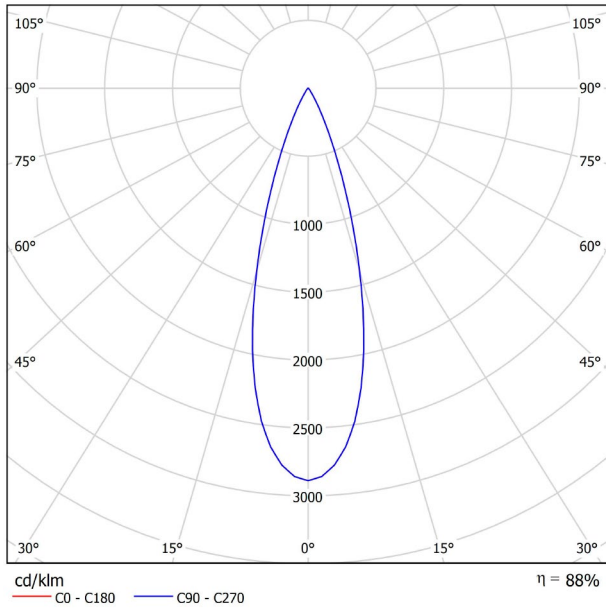

POLAR DIAGRAM