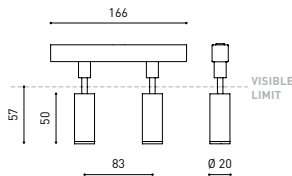

DIMENSIONS

ACCESSORIES

TRACK 48V OPTIONS

Name	FIT 20 48V DOUBLE DIM DALI 30° 3000K WT
Reference	A3441221WT
Color	Textured white
RAL	9016
Category	TRACKLIGHTS

LIGHTING INFORMATION

Light source	LED
Gross luminous flux	2 x 150 Lm
Power	4,2 W
Power values of the system	4,42 W
Colour temperature	3000 K
Colour Rendering Index	CRI>90
Chromatic stability	Mac Adam Step 3
Light beam angle	30°
Lighting efficiency	88%
Efficacy	71 Lm/W
Current intensity	700 mA
Dimming	DALI
Control through bluetooth	Please Consult
Driver	Included
Electrical insulation class	III
Voltage	48 Vdc
Energy efficiency	A+
LED lifespan	L80B10 (Tj=85°C) >50.000h

OTHER DATA

Ingress Protection	IP20
Swivel angle	90°
Rotation angle	360°
Track type	Track 48V
Weight	130 g.
Packaged weight	175 g.
Packaging dimensions	190 x 145 x 24 mm.
Units per package	1
Materials	Aluminium / Polycarbonate

Fit 48V, is a spotlight for low voltage tracklight applications which is available in five sizes (ø50, ø35, ø35 double, ø20 and ø20 double). Cylindrical geometry and essential forms, it stands out for its minimalistic looking and its functionality as it can be orientated in any direction. The black perimeter around its mouth and its honeycomb accessory, highlights its anti-glare vocation.

TRACK LENGTH (m)		10			20		29
CABLE LENGTH (m)		1	10	20	1	10	1
POWER (W)	CABLE SECTION (mm²)						
75W	0,75mm²	✓	✓	✓	✓	✓	✓
	1,5mm²	✓	✓	✓	✓	✓	✓
150W	0,75mm²	✓	X	X	✓	X	✓
	1,5mm²	✓	✓	X	✓	✓	✓

COLOUR | N ■ RAL 9005 |