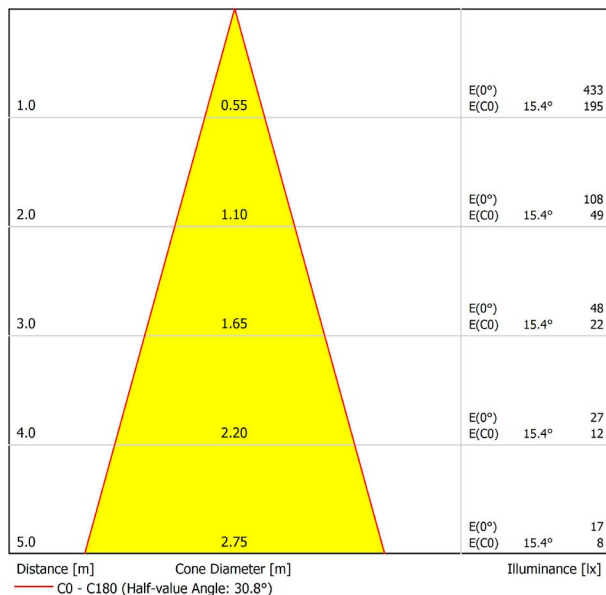

CONICAL DIAGRAM