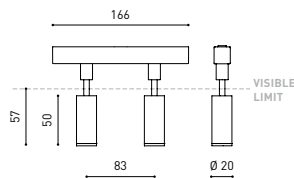

### DIMENSIONS

### LIGHTING INFORMATION

Light source	LED
Gross luminous flux	2 x 127 Lm
Power	4,2 W
Power values of the system	4,42 W
Colour temperature	2700 K
Colour Rendering Index	CRI>90
Chromatic stability	Mac Adam Step 3
Light beam angle	54°
Lighting efficiency	81%
Efficacy	60 Lm/W
Current intensity	700 mA
Dimming	DALI
Control through bluetooth	Please Consult
Driver	Included
Electrical insulation class	III
Voltage	48 Vdc
Energy efficiency	A
LED lifespan	L80B10 (Tj=85°C) >50.000h

### OTHER DATA

Ingress Protection	IP20
Swivel angle	90°
Rotation angle	360°
Track type	Track 48V
Weight	130 g.
Packaged weight	175 g.
Packaging dimensions	190 x 145 x 24 mm.
Units per package	1
Materials	Aluminium / Polycarbonate