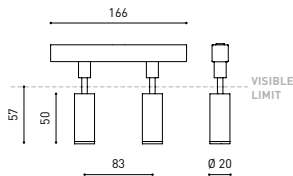

DIMENSIONS

ACCESSORIES

TRACK 48V OPTIONS

Name	FIT 20 48V DOUBLE DIM DALI 54° 2700K WT
Reference	A3441230WT
Color	Textured white
RAL	9016
Category	TRACKLIGHTS

LIGHTING INFORMATION

Light source	LED
Gross luminous flux	2 x 127 Lm
Power	4,2 W
Power values of the system	4,42 W
Colour temperature	2700 K
Colour Rendering Index	CRI>90
Chromatic stability	Mac Adam Step 3
Light beam angle	54°
Lighting efficiency	81%
Efficacy	60 Lm/W
Current intensity	700 mA
Dimming	DALI
Control through bluetooth	Please Consult
Driver	Included
Electrical insulation class	III
Voltage	48 Vdc
Energy efficiency	A
LED lifespan	L80B10 (Tj=85°C) >50.000h

OTHER DATA

Ingress Protection	IP20
Swivel angle	90°
Rotation angle	360°
Track type	Track 48V
Weight	130 g.
Packaged weight	175 g.
Packaging dimensions	190 x 145 x 24 mm.
Units per package	1
Materials	Aluminium / Polycarbonate

Fit 48V, is a spotlight for low voltage tracklight applications which is available in five sizes (ø50, ø35, ø35 double, ø20 and ø20 double). Cylindrical geometry and essential forms, it stands out for its minimalistic looking and its functionality as it can be orientated in any direction. The black perimeter around its mouth and its honeycomb accessory, highlights its anti-glare vocation.

TRACK LENGTH (m)		10			20		29
CABLE LENGTH (m)		1	10	20	1	10	1
POWER (W)	CABLE SECTION (mm²)						
75W	0,75mm²	✓	✓	✓	✓	✓	✓
	1,5mm²	✓	✓	✓	✓	✓	✓
150W	0,75mm²	✓	X	X	✓	X	✓
	1,5mm²	✓	✓	X	✓	✓	✓

COLOUR | N ■ RAL 9005 |