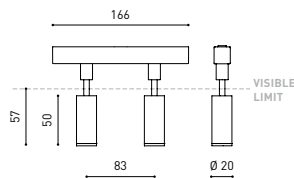

DIMENSIONS

ACCESSORIES

TRACK 48V OPTIONS

Name	FIT 20 48V DOUBLE DIM DALI 54° 3000K NT
Reference	A3441231NT
Color	Textured black
RAL	9005
Category	TRACKLIGHTS

LIGHTING INFORMATION

Light source	LED
Gross luminous flux	2 x 150 Lm
Power	4,2 W
Power values of the system	4,42 W
Colour temperature	3000 K
Colour Rendering Index	CRI>90
Chromatic stability	Mac Adam Step 3
Light beam angle	54°
Lighting efficiency	81%
Efficacy	71 Lm/W
Current intensity	700 mA
Dimming	DALI
Control through bluetooth	Please Consult
Driver	Included
Electrical insulation class	III
Voltage	48 Vdc
Energy efficiency	A
LED lifespan	L80B10 (Tj=85°C) >50.000h

OTHER DATA

Ingress Protection	IP20
Swivel angle	90°
Rotation angle	360°
Track type	Track 48V
Weight	130 g.
Packaged weight	175 g.
Packaging dimensions	190 x 145 x 24 mm.
Units per package	1
Materials	Aluminium / Polycarbonate

Fit 48V, is a spotlight for low voltage tracklight applications which is available in five sizes (ø50, ø35, ø35 double, ø20 and ø20 double). Cylindrical geometry and essential forms, it stands out for its minimalistic looking and its functionality as it can be orientated in any direction. The black perimeter around its mouth and its honeycomb accessory, highlights its anti-glare vocation.

CABLE SECTION AND LENGTH BETWEEN TRACK 48V AND POWER SUPPLY

TRACK LENGTH (m)		10			20		29
CABLE LENGTH (m)		1	10	20	1	10	1
POWER (W)	CABLE SECTION (mm²)						
75W	0,75mm²	✓	✓	✓	✓	✓	✓
	1,5mm²	✓	✓	✓	✓	✓	✓
150W	0,75mm²	✓	X	X	✓	X	✓
	1,5mm²	✓	✓	X	✓	✓	✓