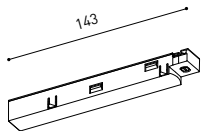

CABLE SECTION AND LENGTH BETWEEN TRACK 48V AND POWER SUPPLY

TRACK LENGTH (m)		10			20		29
CABLE LENGTH (m)		1	10	20	1	10	1
POWER (W)	CABLE SECTION (mm²)						
75W	0,75mm²	✓	✓	✓	✓	✓	✓
	1,5mm²	✓	✓	✓	✓	✓	✓
150W	0,75mm²	✓	X	X	✓	X	✓
	1,5mm²	✓	✓	X	✓	✓	✓

TRACK 48V 90° CORNER One Plane

*Electrical connection not included

TRACK 48V 90° CORNER Two Planes

*Electrical connection not included

TRACK 48V Live-End Connector

A338-00-01- | N |

TRACK 48V End

A338-00-06- | N |