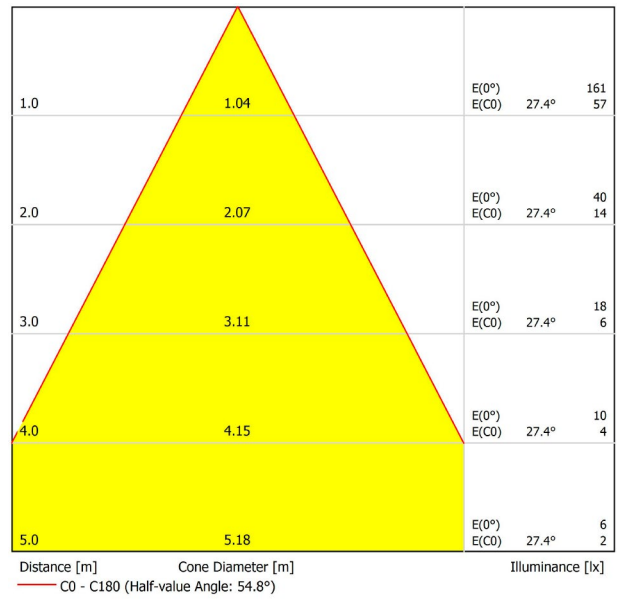

CONICAL DIAGRAM