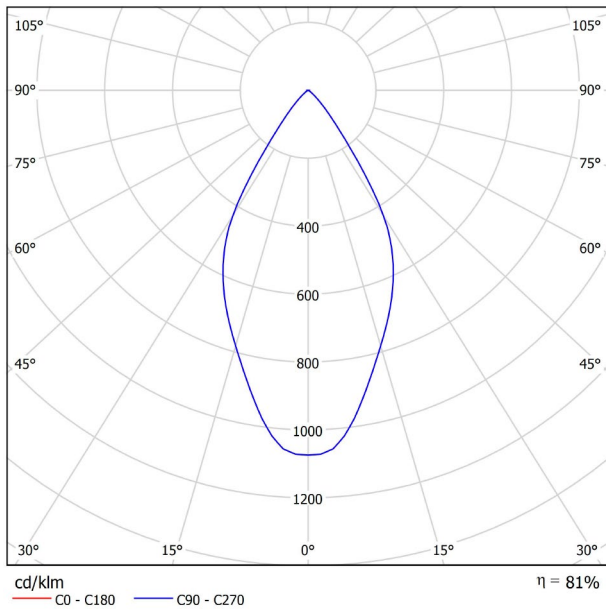

POLAR DIAGRAM