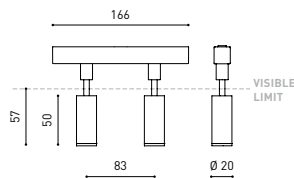

DIMENSIONS

ACCESSORIES

TRACK 48V OPTIONS

Name	FIT 20 48V DOUBLE DIM DALI 54° 3000K WT
Reference	A3441231WT
Color	Textured white
RAL	9016
Category	TRACKLIGHTS

LIGHTING INFORMATION

Light source	LED
Gross luminous flux	2 x 150 Lm
Power	4,2 W
Power values of the system	4,42 W
Colour temperature	3000 K
Colour Rendering Index	CRI>90
Chromatic stability	Mac Adam Step 3
Light beam angle	54°
Lighting efficiency	81%
Efficacy	71 Lm/W
Current intensity	700 mA
Dimming	DALI
Control through bluetooth	Please Consult
Driver	Included
Electrical insulation class	III
Voltage	48 Vdc
Energy efficiency	A
LED lifespan	L80B10 (Tj=85°C) >50.000h

OTHER DATA

Ingress Protection	IP20
Swivel angle	90°
Rotation angle	360°
Track type	Track 48V
Weight	130 g.
Packaged weight	175 g.
Packaging dimensions	190 x 145 x 24 mm.
Units per package	1
Materials	Aluminium / Polycarbonate

Fit 48V, is a spotlight for low voltage tracklight applications which is available in five sizes (ø50, ø35, ø35 double, ø20 and ø20 double). Cylindrical geometry and essential forms, it stands out for its minimalistic looking and its functionality as it can be orientated in any direction. The black perimeter around its mouth and its honeycomb accessory, highlights its anti-glare vocation.

CABLE SECTION AND LENGTH BETWEEN TRACK 48V AND POWER SUPPLY

TRACK LENGTH (m)		10			20		29
CABLE LENGTH (m)		1	10	20	1	10	1
POWER (W)	CABLE SECTION (mm ²)						
75W	0,75mm ²	✓	✓	✓	✓	✓	✓
	1,5mm ²	✓	✓	✓	✓	✓	✓
150W	0,75mm ²	✓	X	X	✓	X	✓
	1,5mm ²	✓	✓	X	✓	✓	✓