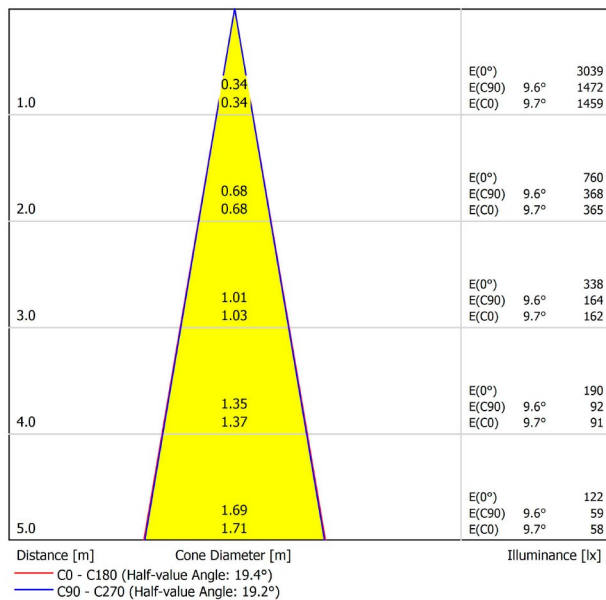

CONICAL DIAGRAM