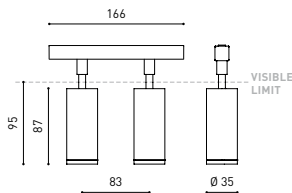

## DIMENSIONS

## LIGHTING INFORMATION

Light source	LED
Gross luminous flux	2 x 590 Lm
Power	11 W
Power values of the system	11,58 W
Colour temperature	2700 K
Colour Rendering Index	CRI>90
Chromatic stability	Mac Adam Step 2
Light beam angle	19°
Lighting efficiency	82%
Efficacy	107 Lm/W
Current intensity	500 mA
Control through bluetooth	Please Consult
Driver	Included
Electrical insulation class	III
Voltage	48 Vdc
Energy efficiency	A+
LED lifespan	L80B10 (Tj=85°C) >60.000h

## OTHER DATA

Ingress Protection	IP20
Swivel angle	90°
Rotation angle	360°
Track type	Track 48V
Weight	310 g.
Packaged weight	380 g.
Packaging dimensions	188 x 165 x 53 mm.
Units per package	1
Materials	Aluminium / Polycarbonate