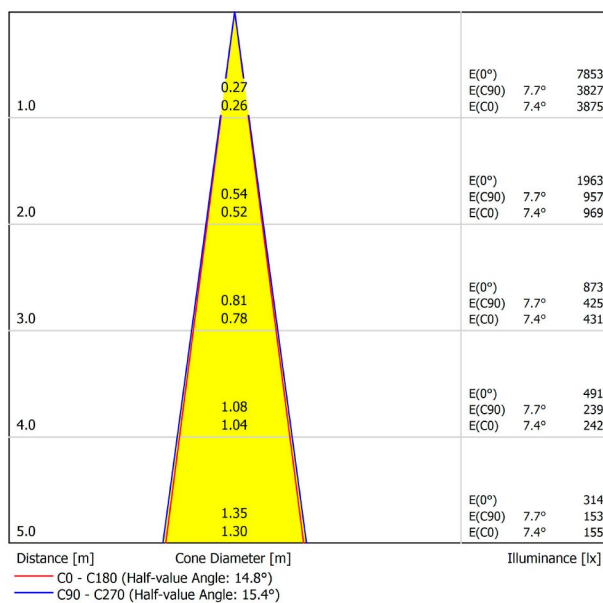

CONICAL DIAGRAM