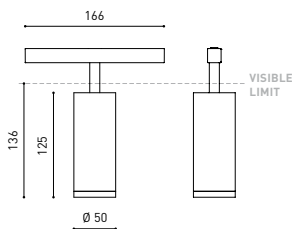

DIMENSIONS

ACCESSORIES

ANTI-GLARE HONEYCOMB LOUVER

TRACK 48V OPTIONS

PRODUCT

Name	FIT 50 48V 15° 2700K NT
Reference	A3460110NT
Color	Textured black
RAL	9005
Category	TRACKLIGHTS

LIGHTING INFORMATION

Light source	LED
Gross luminous flux	1040 Lm
Power	12 W
Power values of the system	12,63 W
Colour temperature	2700 K
Colour Rendering Index	CRI>90
Chromatic stability	Mac Adam Step 2
Light beam angle	15°
Lighting efficiency	85%
Efficacy	87 Lm/W
Current intensity	1050 mA
Control through bluetooth	Please Consult
Driver	Included
Electrical insulation class	III
Voltage	48 Vdc
Energy efficiency	A
LED lifespan	L80B10 (Tj=85°C) >60.000h

OTHER DATA

Ingress Protection	IP20
Swivel angle	90°
Rotation angle	360°
Track type	Track 48V
Weight	350 g.
Packaged weight	455 g.
Packaging dimensions	218 × 195 × 62 mm.
Units per package	1
Materials	Aluminium / Polycarbonate

Fit 48V, is a spotlight for low voltage tracklight applications which is available in five sizes (ø50, ø35, ø35 double, ø20 and ø20 double). Cylindrical geometry and essential forms, it stands out for its minimalistic looking and its functionality as it can be orientated in any direction. The black perimeter around its mouth and its honeycomb accessory, highlights its anti-glare vocation.

TRACK LENGTH (m)		10			20		29
CABLE LENGTH (m)		1	10	20	1	10	1
POWER (W)	CABLE SECTION (mm²)						
75W	0,75mm²	✓	✓	✓	✓	✓	✓
	1,5mm²	✓	✓	✓	✓	✓	✓
150W	0,75mm²	✓	X	X	✓	X	✓
	1,5mm²	✓	✓	X	✓	✓	✓

COLOUR | N ■ RAL 9005 |