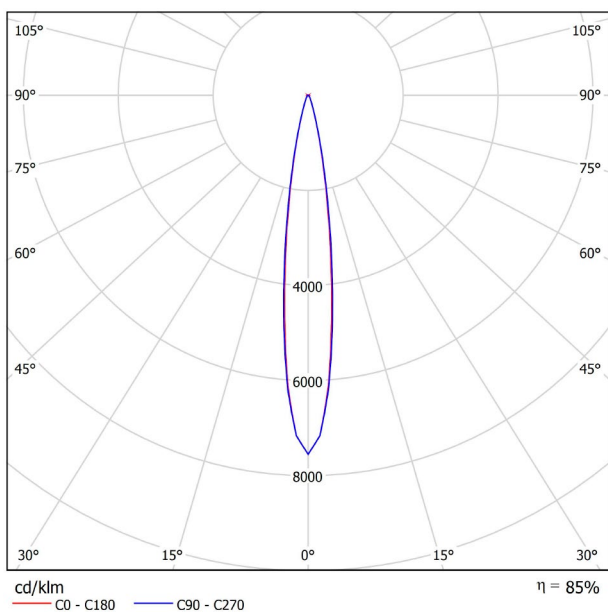

POLAR DIAGRAM