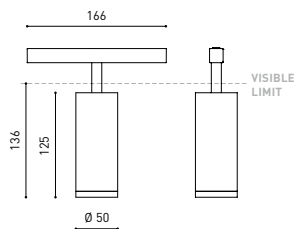

DIMENSIONS

ACCESSORIES

ANTI-GLARE HONEYCOMB LOUVER

TRACK 48V OPTIONS

PRODUCT

Name	FIT 50 48V 30° 2700K NT
Reference	A3460120NT
Color	Textured black
RAL	9005
Category	TRACKLIGHTS

LIGHTING INFORMATION

Light source	LED
Gross luminous flux	1040 Lm
Power	12 W
Power values of the system	12,63 W
Colour temperature	2700 K
Colour Rendering Index	CRI>90
Chromatic stability	Mac Adam Step 2
Light beam angle	30°
Lighting efficiency	82%
Efficacy	87 Lm/W
Current intensity	1050 mA
Control through bluetooth	Please Consult
Driver	Included
Electrical insulation class	III
Voltage	48 Vdc
Energy efficiency	A
LED lifespan	L80B10 (Tj=85°C) >60.000h

OTHER DATA

Ingress Protection	IP20
Swivel angle	90°
Rotation angle	360°
Track type	Track 48V
Weight	350 g.
Packaged weight	455 g.
Packaging dimensions	218 × 195 × 62 mm.
Units per package	1
Materials	Aluminium / Polycarbonate

Fit 48V, is a spotlight for low voltage tracklight applications which is available in five sizes (ø50, ø35, ø35 double, ø20 and ø20 double). Cylindrical geometry and essential forms, it stands out for its minimalistic looking and its functionality as it can be orientated in any direction. The black perimeter around its mouth and its honeycomb accessory, highlights its anti-glare vocation.

TRACK LENGTH (m)		10			20		29
CABLE LENGTH (m)		1	10	20	1	10	1
POWER (W)	CABLE SECTION (mm²)						
75W	0,75mm²	✓	✓	✓	✓	✓	✓
	1,5mm²	✓	✓	✓	✓	✓	✓
150W	0,75mm²	✓	X	X	✓	X	✓
	1,5mm²	✓	✓	X	✓	✓	✓

COLOUR | N ■ RAL 9005 |