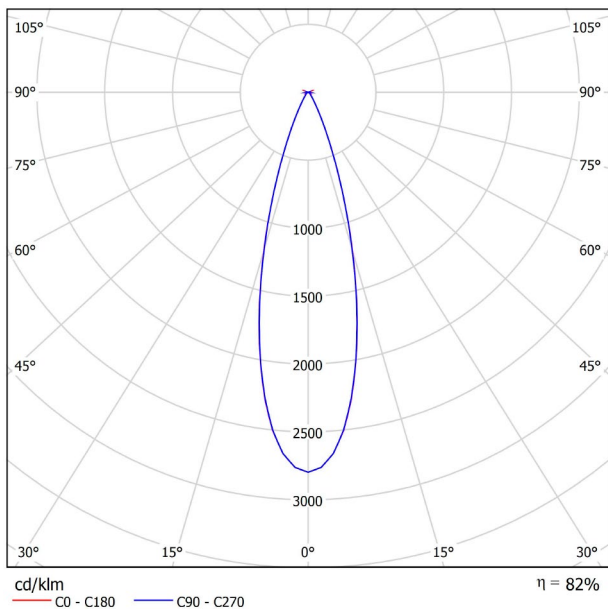

POLAR DIAGRAM