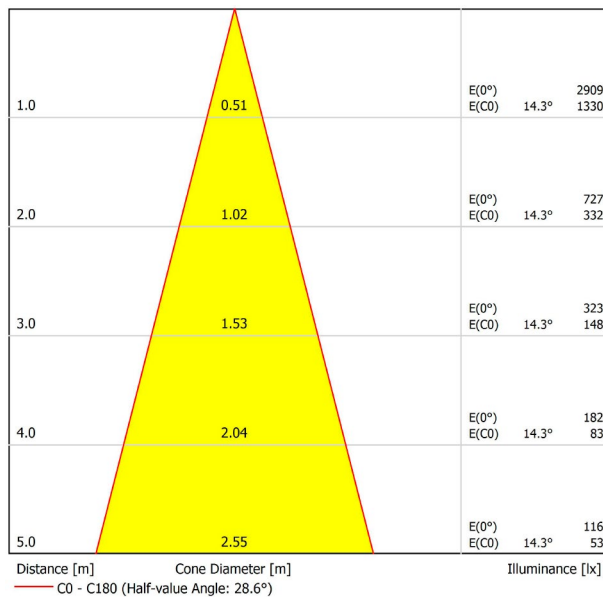

CONICAL DIAGRAM