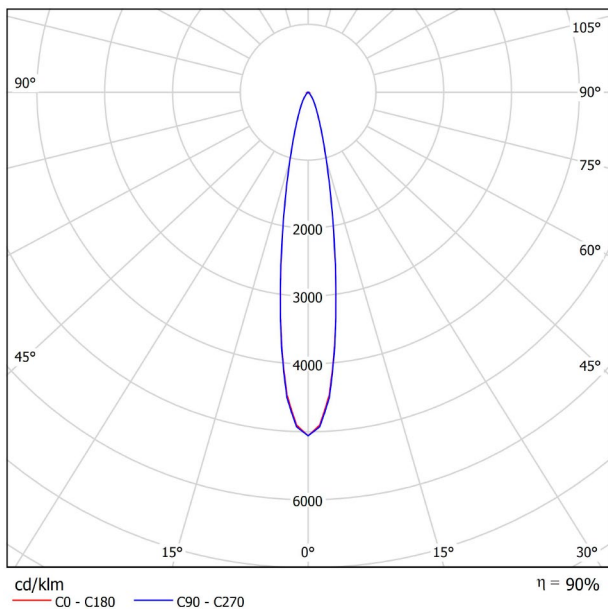

POLAR DIAGRAM