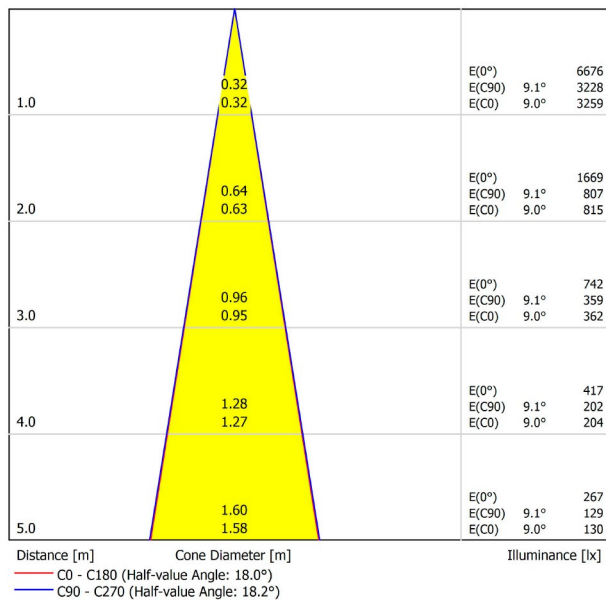

CONICAL DIAGRAM