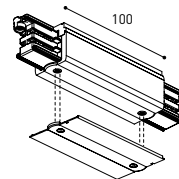

TRACK 3L Central Connector

A282-00-03- | B | N |

TRACK 3L FLUSH Cover Plate

A282-10-19- | B | N |

Mandatory for installation

TRACK 3L FLUSH Ceiling Kit

A219-22-06- | B |