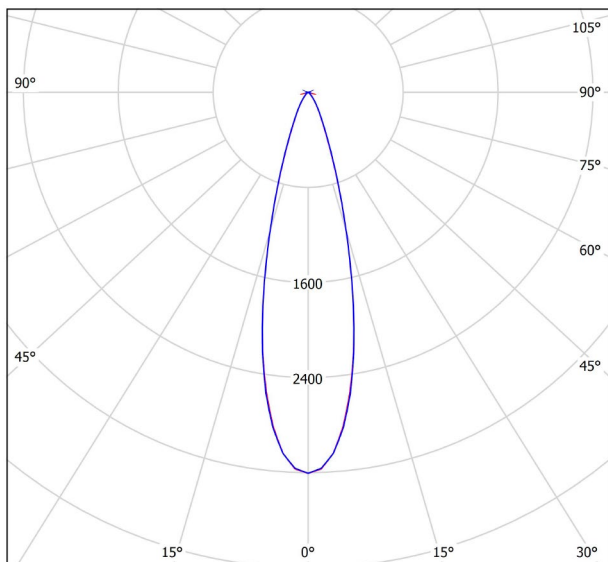

DIMENSIONS

ACCESSORIES

ANTI-GLARE HONEYCOMB
LOUVER

TRACK 3L OPTIONS

PRODUCT

Name	FIT 65 26° 4000K WT
Reference	A3560122WT
Color	Textured white
RAL	9016
Category	TRACKLIGHTS

LIGHTING INFORMATION

Light source	LED
Gross luminous flux	1320 Lm
Power	10,3 W
Power values of the system	12,12 W
Colour temperature	4000 K
Colour Rendering Index	CRI>90
Chromatic stability	Mac Adam Step 2
Light beam angle	26°
Lighting efficiency	88%
Efficacy	128 Lm/W
Current intensity	300 mA
Control through bluetooth	Please Consult
Driver	Included
Electrical insulation class	Ⓜ
Voltage	220 V/240 V
Frequency	50/60 Hz
Energy efficiency	A+
LED lifespan	L80B10 (Tj=85°C) >60.000h

OTHER DATA

Ingress Protection	IP20
Swivel angle	90°
Rotation angle	360°
Track type	Track 3L+N
Weight	610 g.
Packaged weight	740 g.
Packaging dimensions	325 × 135 × 96 mm.
Units per package	1
Materials	Aluminium / Polycarbonate

POLAR DIAGRAM

cd/klm
 — C0 - C180 — C90 - C270

η = 88%

CONICAL DIAGRAM

Distance [m] Cone Diameter [m] Illuminance [lx]
 — C0 - C180 (Half-value Angle: 26.4°)

	PRODUCT
Model	Anti-glare Honeycomb Louver
Reference	A356-00-00
Category	Accessories