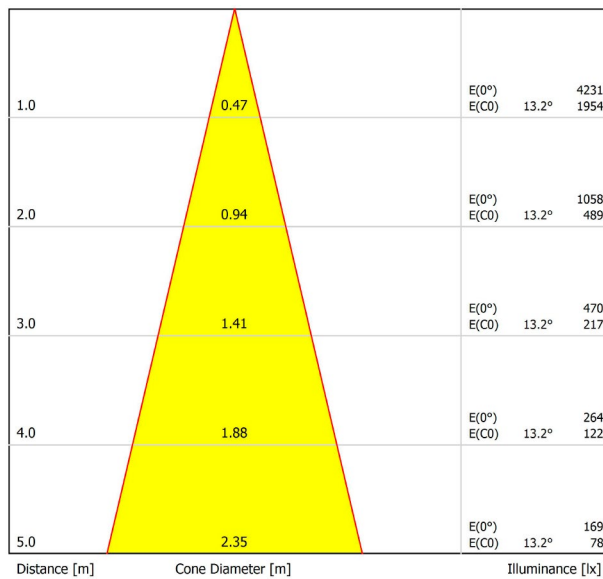

OTHER DATA

Ingress Protection	IP20
Swivel angle	90°
Rotation angle	360°
Track type	Track 3L+N
Weight	610 g.
Packaged weight	740 g.
Packaging dimensions	325 × 135 × 96 mm.
Units per package	1
Materials	Aluminium / Polycarbonate

POLAR DIAGRAM

cd/klm
 — C0 - C180 — C90 - C270

η = 88%

CONICAL DIAGRAM

Distance [m] Cone Diameter [m] Illuminance [lx]
 — C0 - C180 (Half-value Angle: 26.4°)

	PRODUCT
Model	Anti-glare Honeycomb Louver
Reference	A356-00-00
Category	Accessories