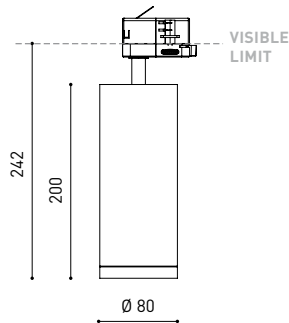

## DIMENSIONS

## OTHER DATA

Ingress Protection	IP20
Swivel angle	90°
Rotation angle	360°
Track type	Track 3L+N
Weight	970 g.
Packaged weight	1100 g.
Packaging dimensions	325 × 135 × 96 mm.
Units per package	1
Materials	Aluminium / Polycarbonate