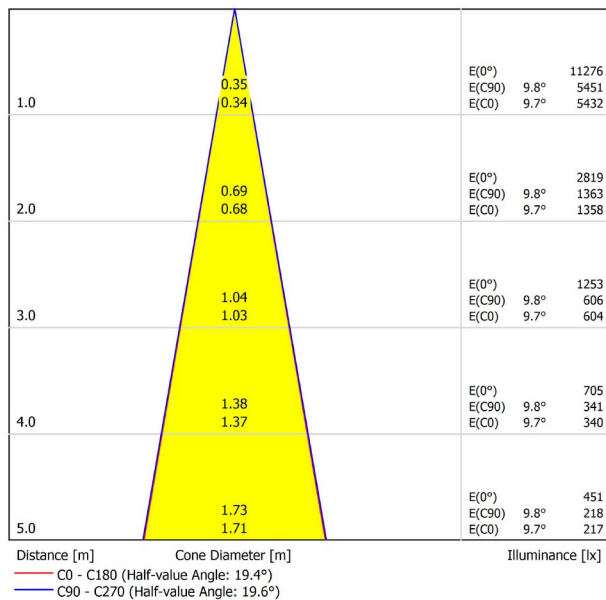

CONICAL DIAGRAM