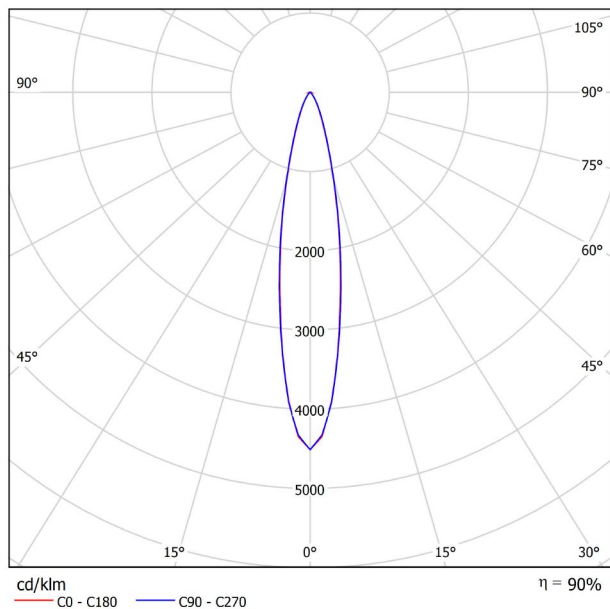

POLAR DIAGRAM