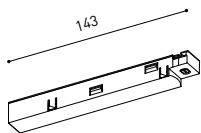

TRACK LENGTH (m)		10			20		29
CABLE LENGTH (m)		1	10	20	1	10	1
POWER (W)	CABLE SECTION (mm²)						
75W	0,75mm²	✓	✓	✓	✓	✓	✓
	1,5mm²	✓	✓	✓	✓	✓	✓
150W	0,75mm²	✓	X	X	✓	X	✓
	1,5mm²	✓	✓	X	✓	✓	✓

COLOUR | N ■ RAL 9005 |

TRACK 48V 90° CORNER One Plane

*Electrical connection not included

TRACK 48V 90° CORNER Two Planes

*Electrical connection not included

TRACK 48V Live-End Connector

A338-00-01- | N |

TRACK 48V End

A338-00-06- | N |