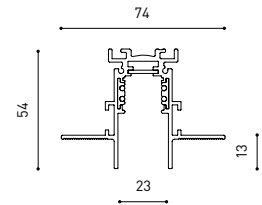

ANDERE DATEN

Dichtigkeit	IP20
Schwenkwinkel	90°
Drehwinkel	360°
Schiennentyp	Track 48V
Gewicht	90 g.
Gewicht inkl. Verpackung	135 g.
Abmessungen der Verpackung	190 × 145 × 24 mm.
Stück pro Verpackung	1
Materialien	Aluminium / Polycarbonat

POLAR-KOORDINATEN DIAGRAMM

KEGELDIAGRAMM

TRACK 48V TRIMLESS

ARKOSLIGHT®

TRACK 48V SURFACE

Available on request. Please consult.

TRACK 48V 1M	A338-01-00- N
TRACK 48V 2M	A338-02-00- N
TRACK 48V 3M	A338-03-00- N
TRACK 48V Corner 90° One Plane	A338-06-00- N
TRACK 48V Corner 90° Two Planes	A338-07-00- N

		P	I	D
CONSTANT VOLTAGE LED POWER SUPPLY	0434-01-21	75W	48V	180 x 52 x 30mm
	0434-01-22	150W	48V	240 x 60 x 49mm
	0434-01-19	75W	48V	235 x 100 x 31mm
	0434-01-20	150W	48V	235 x 100 x 31mm

CABLE SECTION AND LENGTH BETWEEN TRACK 48V AND POWER SUPPLY

TRACK LENGTH (m)		10			20		29
CABLE LENGTH (m)		1	10	20	1	10	1
POWER (W)	CABLE SECTION (mm²)						
75W	0,75mm²	✓	✓	✓	✓	✓	✓
	1,5mm²	✓	✓	✓	✓	✓	✓
150W	0,75mm²	✓	X	X	✓	X	✓
	1,5mm²	✓	✓	X	✓	✓	✓

COLOUR | N ■ RAL 9005 |