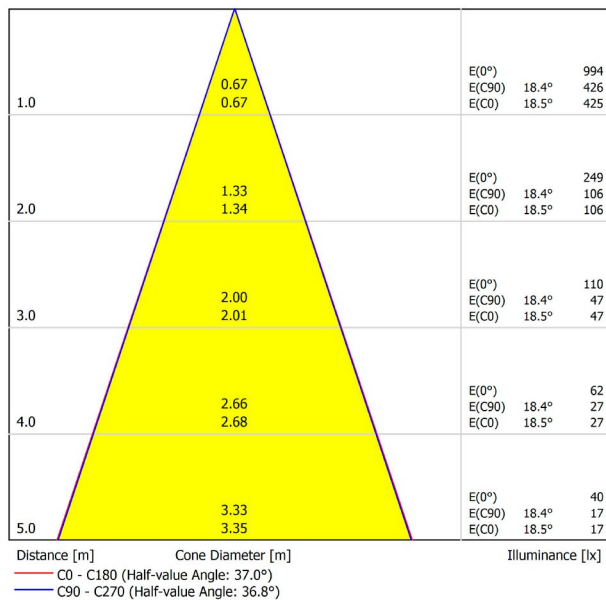

CONICAL DIAGRAM