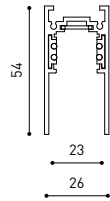

TRACK 48V SURFACE

TRACK 48V SURFACE 1m	A338-11-00-	N
TRACK 48V SURFACE 2m	A338-12-00-	N
TRACK 48V SURFACE 3m	A338-13-00-	N
TRACK 48V SURFACE Corner 90° One Plane	A338-14-00-	N