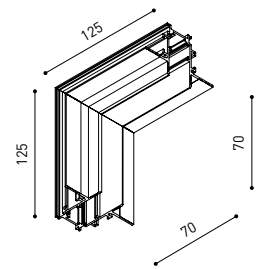

RECOMMENDED FOR INSTALLATIONS WHERE THE PROFILE CAN BE INSTALLED BEFORE THE FALSE PLASTERBOARD CEILING (THICKNESS 12,5mm.)

TRACK 48V TRIMLESS  
Corner 90° One Plane

\*Electrical connection not included

TRACK 48V TRIMLESS  
Corner 90° Two Planes