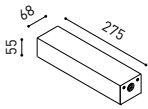

SURFACE 48V

TRACK 48V Power Supply Case
A338-00-20- | N | NO DIM

*To be installed aside 48V Surface Tracks
Power supply not included