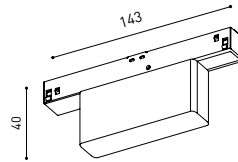

TRACK 48V Wireless Control
0434-01-31- | N | Casambi/AAG Stucchi App
0434-01-32- | N | AAG Stucchi App

TRIMLESS 48V

TRACK 48V TRIMLESS Short T-Bracket
A338-00-03

TRACK 48V Clamp for M6 ROD
A338-00-09

*See accessories quantities