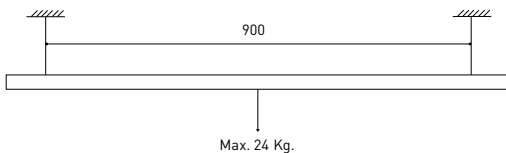

P	V	D
CONSTANT VOLTAGE LED POWER SUPPLY	0434-01-21	75W	48V	180 x 52 x 30mm
	0434-01-22	150W	48V	240 x 60 x 49mm

DROP VOLTAGE TABLE

POWER (W)	CABLE SECTION (mm²)	CABLE LENGTH (m)			
		5	10	20	30
75	0,75	50	50	30	X
	1,5	50	50	50	50
150	0,75	40	15	X	X
	1,5	50	40	20	X