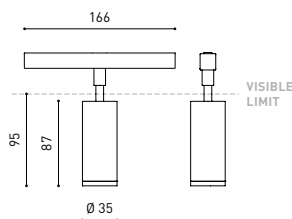

## DIMENSIONS

## OTHER DATA

Ingress Protection	IP20
Swivel angle	90°
Rotation angle	360°
Track type	Track 48V
Weight	180 g.
Packaged weight	250 g.
Packaging dimensions	188 × 165 × 53 mm
Units per package	1
Materials	Aluminium / Polycarbonate

POWER (W)	CABLE SECTION (mm <sup>2</sup> )	CABLE LENGTH (m)			
		5	10	20	30
75	0,75	50	50	30	X
	1,5	50	50	50	50
150	0,75	40	15	X	X
	1,5	50	40	20	X

48V SYSTEM  
TRACK 48V

ALL 48V TRACK

**TRACK 48V Live-End Connector**  
A338-00-01- | N |