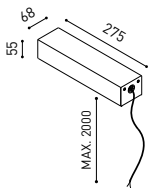

SUSPENSION 48V

TRACK 48V Wired Power Supply Case
A338-00-22- | N | NO DIM
A338-00-23- | N | DIM

*Power supply not included