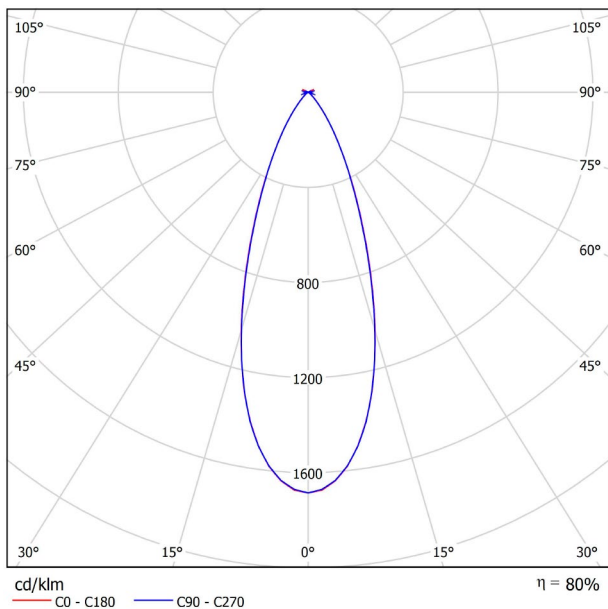

POLAR DIAGRAM