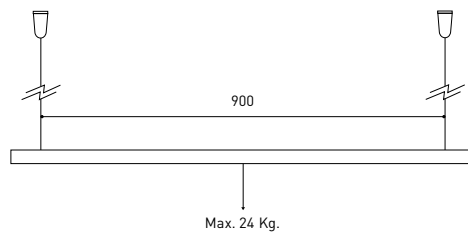

TRACK 48V TRIMLESS

ARKOSLIGHT®

TRACK 48V SURFACE

Available on request. Please consult.

TRACK 48V 1M	A338-01-00- N
TRACK 48V 2M	A338-02-00- N
TRACK 48V 3M	A338-03-00- N
TRACK 48V Corner 90° One Plane	A338-06-00- N
TRACK 48V Corner 90° Two Planes	A338-07-00- N

CABLE SECTION AND LENGTH BETWEEN TRACK 48V AND POWER SUPPLY

TRACK LENGTH (m)		10			20		29
CABLE LENGTH (m)		1	10	20	1	10	1
POWER (W)	CABLE SECTION (mm²)						
75W	0,75mm²	✓	✓	✓	✓	✓	✓
	1,5mm²	✓	✓	✓	✓	✓	✓
150W	0,75mm²	✓	X	X	✓	X	✓
	1,5mm²	✓	✓	X	✓	✓	✓