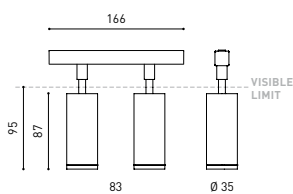

DIMENSIONS

ACCESSORIES

PRODUCT

Name	FIT 35 48V DOUBLE DIM DALI 19° 2700K WT
Reference	A3451210WT
Color	Textured white
RAL	9016
Category	TRACKLIGHTS

LIGHTING INFORMATION

Light source	LED
Gross luminous flux	2 x 590 Lm
Power	11 W
Power values of the system	11,58 W
Colour temperature	2700 K
Colour Rendering Index	CRI>90
Chromatic stability	MacAdam Step 2
Light beam angle	19°
Lighting efficiency	82%
Efficacy	107 Lm/W
Current intensity	500 mA
Dimming	DALI
Control through bluetooth	Please Consult
Driver	Included
Electrical insulation class	III
Voltage	48 Vdc
Energy efficiency	A+
LED lifespan	L80B10 (Tj=85°C) >60.000h

OTHER DATA

Ingress Protection	IP20
Swivel angle	90°
Rotation angle	360°
Track type	Track 48V
Weight	310 g.
Packaged weight	380 g.
Packaging dimensions	188 x 165 x 53 mm
Units per package	1
Materials	Aluminium / Polycarbonate

Fit 48V, is a spotlight for low voltage tracklight applications which is available in five sizes (ø50, ø35, ø35 double, ø20 and ø20 double). Cylindrical geometry and essential forms, it stands out for its minimalistic looking and its functionality as it can be orientated in any direction. The black perimeter around its mouth and its honeycomb accessory, highlights its anti-glare vocation.