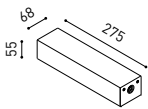

SURFACE 48V

TRACK 48V Power Supply Case

A338-00-20- | N | NO DIM

*To be installed aside 48V Surface Tracks
Power supply not included