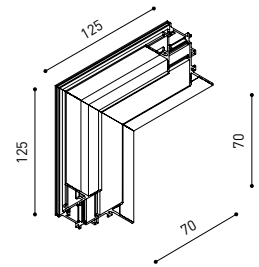

RECOMMENDED FOR INSTALLATIONS WHERE THE PROFILE CAN BE INSTALLED BEFORE THE FALSE PLASTERBOARD CEILING (THICKNESS 12,5mm.)

TRACK 48V TRIMLESS
Corner 90° One Plane

*Electrical connection not included

TRACK 48V TRIMLESS
Corner 90° Two Planes