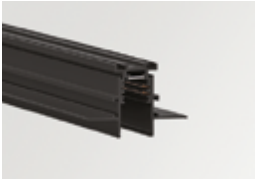

48V SYSTEM
TRACK 48V

TRACK 48V TRIMLESS

TRACK 48V TRIMLESS 1m	A338-01-00-	N
TRACK 48V TRIMLESS 2m	A338-02-00-	N
TRACK 48V TRIMLESS 3m	A338-03-00-	N
TRACK 48V TRIMLESS Corner 90° One Plane	A338-06-00-	N
TRACK 48V TRIMLESS Corner 90° Two Planes	A338-07-00-	N

RECOMMENDED FOR INSTALLATIONS WHERE THE PROFILE CAN BE INSTALLED BEFORE THE FALSE PLASTERBOARD CEILING (THICKNESS 12,5mm.)