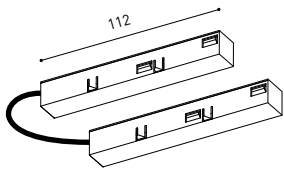

TRACK 48V Corner 90° Connector
A338-00-12- | N |