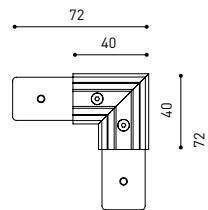

TRACK 48V SURFACE
Corner 90° One Plane

*Electrical connection not included