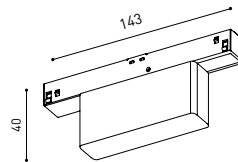

TRACK 48V Wireless Control
0434-01-31- | N | Casambi/AAG Stucchi App
0434-01-32- | N | AAG Stucchi App

TRIMLESS 48V

TRACK 48V TRIMLESS Short T-Bracket
A338-00-03

TRACK 48V Clamp for M6 ROD
A338-00-09
*See accessories quantities