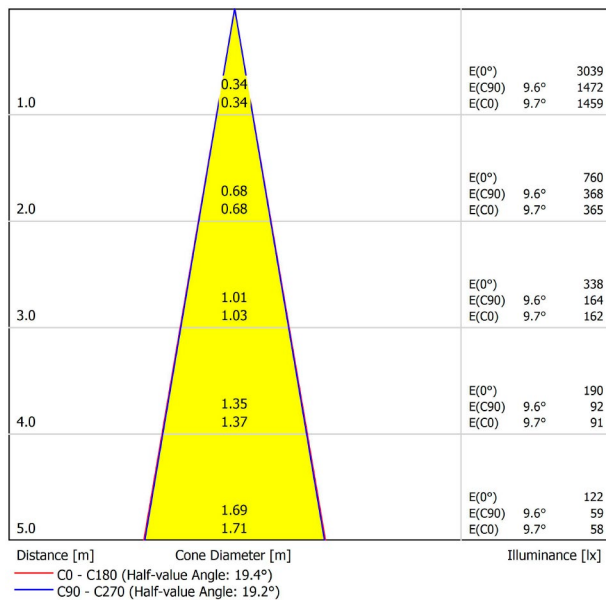

CONICAL DIAGRAM