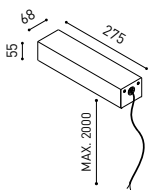

TRACK 48V SURFACE Straight Joiner

A338-00-11- | N |

SURFACE 48V

TRACK 48V Power Supply Case

A338-00-20- | N | NO DIM

*To be installed aside 48V Surface Tracks
Power supply not included

SUSPENSION 48V

TRACK 48V Wired Power Supply Case