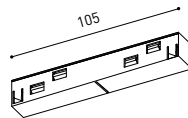

TRACK 48V SURFACE
Corner 90° One Plane

*Electrical connection not included

		P	V	D
CONSTANT VOLTAGE LED POWER SUPPLY	0434-01-21	75W	48V	180 x 52 x 30mm
	0434-01-22	150W	48V	240 x 60 x 49mm

DROP VOLTAGE TABLE

POWER (W)	CABLE SECTION (mm ²)	CABLE LENGTH (m)			
		5	10	20	30
75	0,75	50	50	30	X
	1,5	50	50	50	50
150	0,75	40	15	X	X
	1,5	50	40	20	X

48V SYSTEM
TRACK 48V

ALL 48V TRACK

TRACK 48V Live-End Connector
A338-00-01- | N |