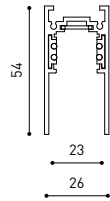

48V SYSTEM
TRACK 48V

TRACK 48V TRIMLESS

TRACK 48V TRIMLESS 1m	A338-01-00-	N
TRACK 48V TRIMLESS 2m	A338-02-00-	N
TRACK 48V TRIMLESS 3m	A338-03-00-	N
TRACK 48V TRIMLESS Corner 90° One Plane	A338-06-00-	N
TRACK 48V TRIMLESS Corner 90° Two Planes	A338-07-00-	N

RECOMMENDED FOR INSTALLATIONS WHERE THE PROFILE CAN BE INSTALLED BEFORE THE FALSE PLASTERBOARD CEILING (THICKNESS 12,5mm.)

TRACK 48V TRIMLESS
Corner 90° One Plane

*Electrical connection not included

TRACK 48V TRIMLESS
Corner 90° Two Planes

*Electrical connection not included

TRACK 48V SURFACE

TRACK 48V SURFACE 1m	A338-11-00-	N
TRACK 48V SURFACE 2m	A338-12-00-	N
TRACK 48V SURFACE 3m	A338-13-00-	N
TRACK 48V SURFACE Corner 90° One Plane	A338-14-00-	N

POWER (W)	CABLE SECTION (mm ²)	CABLE LENGTH (m)			
		5	10	20	30
75	0,75	50	50	30	X
	1,5	50	50	50	50
150	0,75	40	15	X	X
	1,5	50	40	20	X

48V SYSTEM
TRACK 48V

ALL 48V TRACK

TRACK 48V Live-End Connector
A338-00-01- | N |