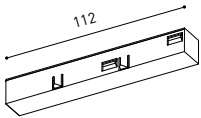

TRACK 48V SURFACE
Corner 90° One Plane

*Electrical connection not included

		P	V	D
CONSTANT VOLTAGE LED POWER SUPPLY	0434-01-21	75W	48V	180 x 52 x 30mm
	0434-01-22	150W	48V	240 x 60 x 49mm

DROP VOLTAGE TABLE

POWER (W)	CABLE SECTION (mm ²)	CABLE LENGTH (m)			
		5	10	20	30
75	0,75	50	50	30	X
	1,5	50	50	50	50
150	0,75	40	15	X	X
	1,5	50	40	20	X

48V SYSTEM
TRACK 48V

ALL 48V TRACK

TRACK 48V Live-End Connector
A338-00-01- | N |