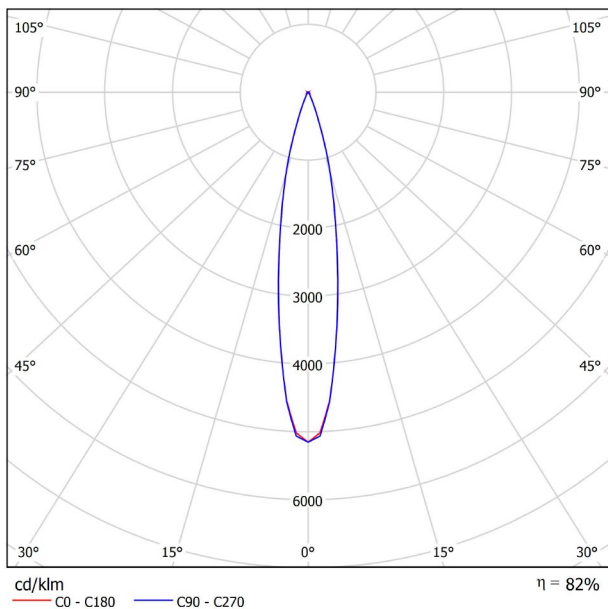

POLAR DIAGRAM