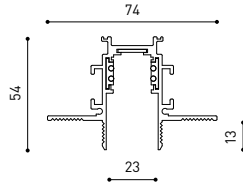

OTHER DATA

Ingress Protection	IP20
Swivel angle	90°
Rotation angle	360°
Track type	Track 48V
Weight	310 g.
Packaged weight	380 g.
Packaging dimensions	188 x 165 x 53 mm
Units per package	1
Materials	Aluminium / Polycarbonate

Fit 48V, is a spotlight for low voltage tracklight applications which is available in five sizes (ø50, ø35, ø35 double, ø20 and ø20 double). Cylindrical geometry and essential forms, it stands out for its minimalistic looking and its functionality as it can be orientated in any direction. The black perimeter around its mouth and its honeycomb accessory, highlights its anti-glare vocation.

48V SYSTEM
TRACK 48V

TRACK 48V TRIMLESS

TRACK 48V TRIMLESS 1m	A338-01-00-	N
TRACK 48V TRIMLESS 2m	A338-02-00-	N
TRACK 48V TRIMLESS 3m	A338-03-00-	N
TRACK 48V TRIMLESS Corner 90° One Plane	A338-06-00-	N
TRACK 48V TRIMLESS Corner 90° Two Planes	A338-07-00-	N

POWER (W)	CABLE SECTION (mm ²)	CABLE LENGTH (m)			
		5	10	20	30
75	0,75	50	50	30	X
	1,5	50	50	50	50
150	0,75	40	15	X	X
	1,5	50	40	20	X

48V SYSTEM
TRACK 48V

ALL 48V TRACK

TRACK 48V Live-End Connector
A338-00-01- | N |