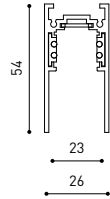

TRACK 48V SURFACE

TRACK 48V SURFACE 1m	A338-11-00-	N
TRACK 48V SURFACE 2m	A338-12-00-	N
TRACK 48V SURFACE 3m	A338-13-00-	N
TRACK 48V SURFACE Corner 90° One Plane	A338-14-00-	N