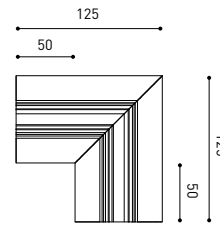

TRACK 48V TRIMLESS
Corner 90° One Plane

*Electrical connection not included