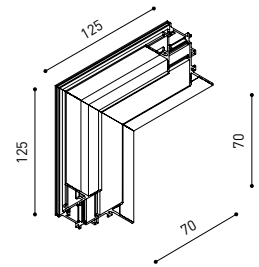

RECOMMENDED FOR INSTALLATIONS WHERE THE PROFILE CAN BE INSTALLED BEFORE THE FALSE PLASTERBOARD CEILING (THICKNESS 12,5mm.)

TRACK 48V TRIMLESS  
Corner 90° One Plane

\*Electrical connection not included

TRACK 48V TRIMLESS  
Corner 90° Two Planes