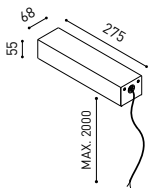

SUSPENSION 48V

TRACK 48V Wired Power Supply Case

A338-00-22- | N | NO DIM

A338-00-23- | N | DIM

*Power supply not included