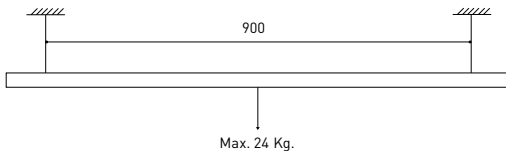

P	V	D
CONSTANT VOLTAGE LED POWER SUPPLY	0434-01-21	75W	48V	180 x 52 x 30mm
	0434-01-22	150W	48V	240 x 60 x 49mm

DROP VOLTAGE TABLE

POWER (W)	CABLE SECTION (mm²)	CABLE LENGTH (m)			
		5	10	20	30
75	0,75	50	50	30	X
	1,5	50	50	50	50
150	0,75	40	15	X	X
	1,5	50	40	20	X