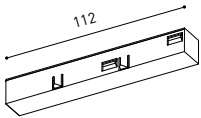

TRACK 48V SURFACE  
Corner 90° One Plane

\*Electrical connection not included

		P	V	D
CONSTANT VOLTAGE LED POWER SUPPLY	0434-01-21	75W	48V	180 x 52 x 30mm
	0434-01-22	150W	48V	240 x 60 x 49mm

DROP VOLTAGE TABLE

POWER (W)	CABLE SECTION (mm <sup>2</sup> )	CABLE LENGTH (m)			
		5	10	20	30
75	0,75	50	50	30	X
	1,5	50	50	50	50
150	0,75	40	15	X	X
	1,5	50	40	20	X

48V SYSTEM  
TRACK 48V

ALL 48V TRACK

**TRACK 48V Live-End Connector**  
A338-00-01- | N |