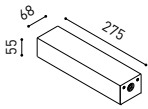

A338-00-06- | N |

TRACK 48V TRIMLESS & SURFACE End Feed

A338-00-07- | N |

SURFACE, SUSPENSION 48V

TRACK 48V SURFACE Straight Joiner

A338-00-11- | N |

SURFACE 48V

TRACK 48V Power Supply Case