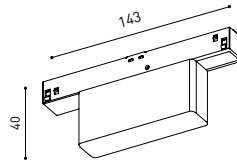

TRACK 48V Wireless Control
0434-01-31- | N | Casambi/AAG Stucchi App
0434-01-32- | N | AAG Stucchi App

TRIMLESS 48V

TRACK 48V TRIMLESS Short T-Bracket
A338-00-03

TRACK 48V Clamp for M6 ROD
A338-00-09

*See accessories quantities