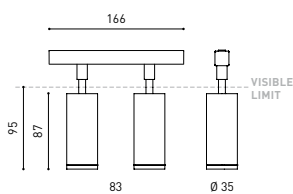

## DIMENSIONS

## OTHER DATA

Ingress Protection	IP20
Swivel angle	90°
Rotation angle	360°
Track type	Track 48V
Weight	310 g.
Packaged weight	380 g.
Packaging dimensions	188 x 165 x 53 mm
Units per package	1
Materials	Aluminium / Polycarbonate

POWER (W)	CABLE SECTION (mm <sup>2</sup> )	CABLE LENGTH (m)			
		5	10	20	30
75	0,75	50	50	30	X
	1,5	50	50	50	50
150	0,75	40	15	X	X
	1,5	50	40	20	X

48V SYSTEM  
TRACK 48V

ALL 48V TRACK

**TRACK 48V Live-End Connector**  
A338-00-01- | N |