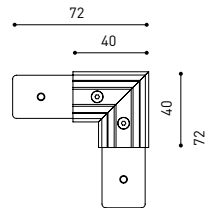

TRACK 48V SURFACE
Corner 90° One Plane

*Electrical connection not included