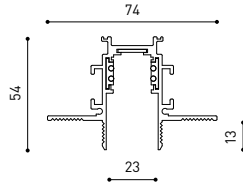

48V SYSTEM
TRACK 48V

TRACK 48V TRIMLESS

TRACK 48V TRIMLESS 1m	A338-01-00-	N
TRACK 48V TRIMLESS 2m	A338-02-00-	N
TRACK 48V TRIMLESS 3m	A338-03-00-	N
TRACK 48V TRIMLESS Corner 90° One Plane	A338-06-00-	N
TRACK 48V TRIMLESS Corner 90° Two Planes	A338-07-00-	N

RECOMMENDED FOR INSTALLATIONS WHERE THE PROFILE CAN BE INSTALLED BEFORE THE FALSE PLASTERBOARD CEILING (THICKNESS 12,5mm.)