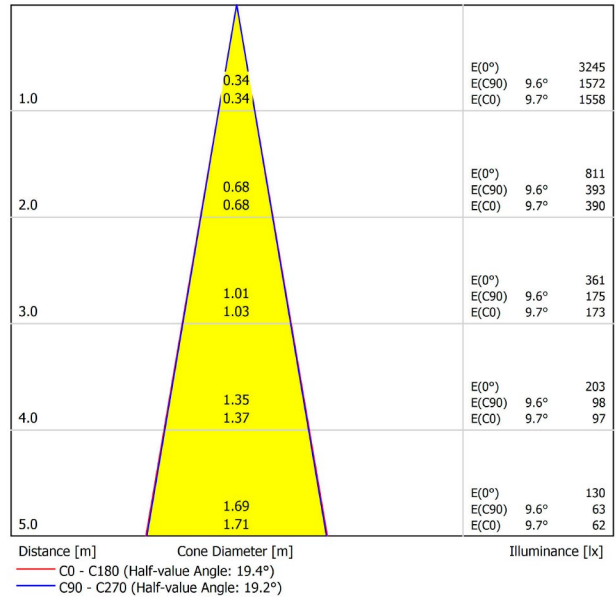

CONICAL DIAGRAM