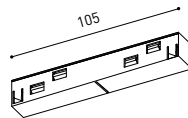

TRACK 48V SURFACE  
Corner 90° One Plane

\*Electrical connection not included

		P	V	D
CONSTANT VOLTAGE LED POWER SUPPLY	0434-01-21	75W	48V	180 x 52 x 30mm
	0434-01-22	150W	48V	240 x 60 x 49mm

DROP VOLTAGE TABLE

POWER (W)	CABLE SECTION (mm <sup>2</sup> )	CABLE LENGTH (m)			
		5	10	20	30
75	0,75	50	50	30	X
	1,5	50	50	50	50
150	0,75	40	15	X	X
	1,5	50	40	20	X

48V SYSTEM  
TRACK 48V

ALL 48V TRACK

**TRACK 48V Live-End Connector**  
A338-00-01- | N |