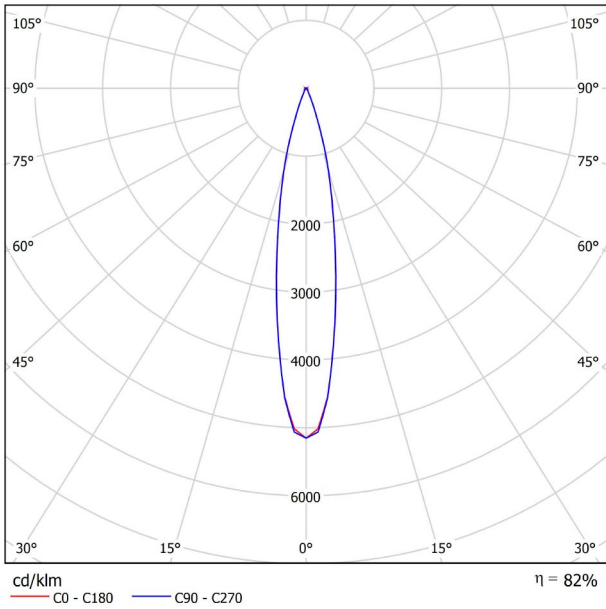

POLAR DIAGRAM