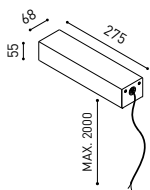

SUSPENSION 48V

TRACK 48V Wired Power Supply Case

A338-00-22- | N | NO DIM

A338-00-23- | N | DIM

*Power supply not included

TRACK 48V SURFACE Suspension Kit (2 units)

A338-00-15- | N |

TRACK 48V SURFACE Suspension Feed Kit

A338-00-16- | N | NO DIM

A338-00-17- | N | DIM

*For remote power supply

COLOUR | N ■ |