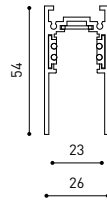

TRACK 48V SURFACE

TRACK 48V SURFACE 1m	A338-11-00-	N
TRACK 48V SURFACE 2m	A338-12-00-	N
TRACK 48V SURFACE 3m	A338-13-00-	N
TRACK 48V SURFACE Corner 90° One Plane	A338-14-00-	N