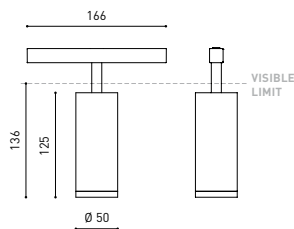

## DIMENSIONS

## OTHER DATA

Ingress Protection	IP20
Swivel angle	90°
Rotation angle	360°
Track type	Track 48V
Weight	350 g.
Packaged weight	455 g.
Packaging dimensions	218 × 195 × 62 mm
Units per package	1
Materials	Aluminium / Polycarbonate

POWER (W)	CABLE SECTION (mm <sup>2</sup> )	CABLE LENGTH (m)			
		5	10	20	30
75	0,75	50	50	30	X
	1,5	50	50	50	50
150	0,75	40	15	X	X
	1,5	50	40	20	X

48V SYSTEM  
TRACK 48V

ALL 48V TRACK

**TRACK 48V Live-End Connector**  
A338-00-01- | N |