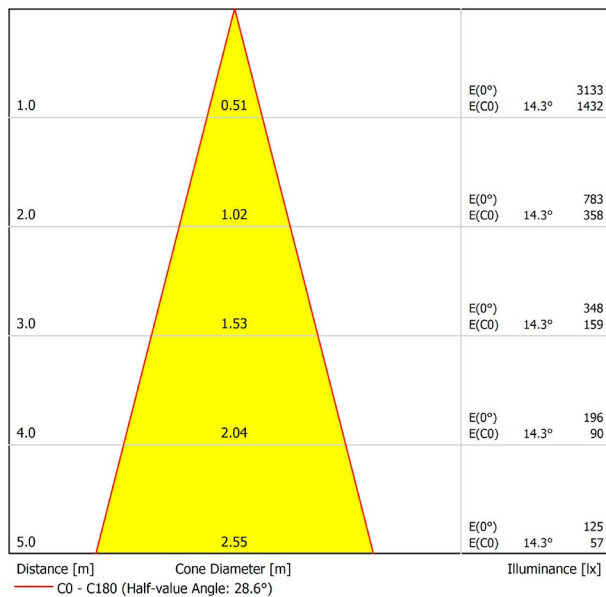

CONICAL DIAGRAM