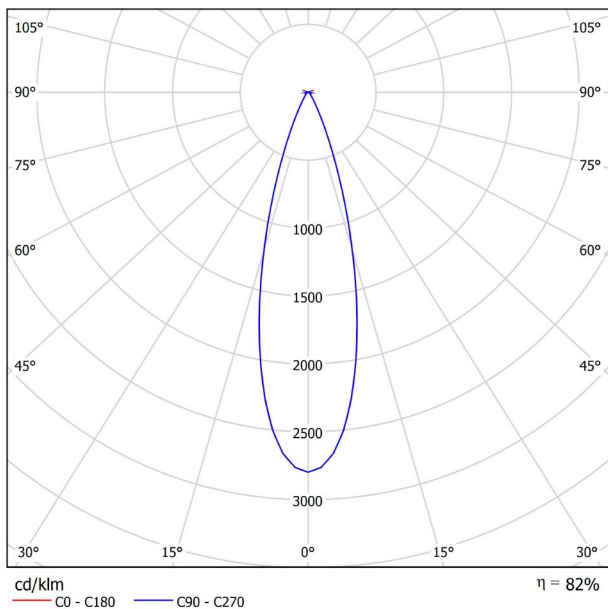

POLAR DIAGRAM