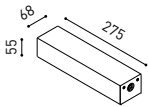

A338-00-06- | N |

TRACK 48V TRIMLESS & SURFACE End Feed

A338-00-07- | N |

SURFACE, SUSPENSION 48V

TRACK 48V SURFACE Straight Joiner

A338-00-11- | N |

SURFACE 48V

TRACK 48V Power Supply Case