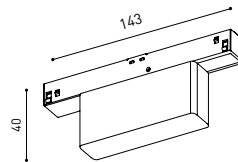

TRACK 48V Wireless Control
0434-01-31- | N | Casambi/AAG Stucchi App
0434-01-32- | N | AAG Stucchi App

TRIMLESS 48V

TRACK 48V TRIMLESS Short T-Bracket
A338-00-03

TRACK 48V Clamp for M6 ROD
A338-00-09

*See accessories quantities