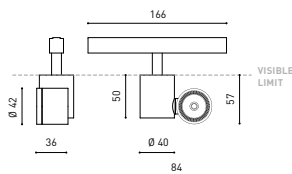

DIMENSIONS

ACCESSORIES

AWARDS

Silver Delta
ADI Awards
2016

DESIGN
AWARD
2017

PREMIO
ADCV 2017
ORO

GOOD
DESIGN

Name	IO 48V 20° 2700K WT
Reference	A3480110WT
Color	Textured white
RAL	9016
Category	TRACKLIGHTS

PRODUCT

Light source	LED
Gross luminous flux	485 Lm
Power	4,5 W
Power values of the system	4,74 W
Colour temperature	2700 K
Colour Rendering Index	CRI>90
Chromatic stability	MacAdam Step 2
Light beam angle	20°
Lighting efficiency	92%
Efficacy	108 Lm/W
Current intensity	500 mA
Control through bluetooth	Please Consult
Driver	Included
Electrical insulation class	III
Voltage	48 Vdc
Energy efficiency	A++
LED lifespan	L80B10 (Tj=85°C) >60.000h

LIGHTING INFORMATION

OTHER DATA

Ingress Protection	IP20
Swivel angle	325°
Rotation angle	355°
Track type	Track 48V
Weight	155 g.
Packaged weight	225 g.
Packaging dimensions	188 × 163 × 53 mm
Units per package	1
Materials	Aluminium / Polycarbonate

"Io 48V" is a LED spotlight miniaturised in a fixture that is so small that it fits on the palm of your hand. Designed for accent lighting applications, its small dimensions mean it can be fitted in display cabinets, shop windows and small places without generating an invasive presence on the scene. Created to be placed on a track, it offers all the features of concentrated LED spotlights with a minimalist and hyper-reduced design.