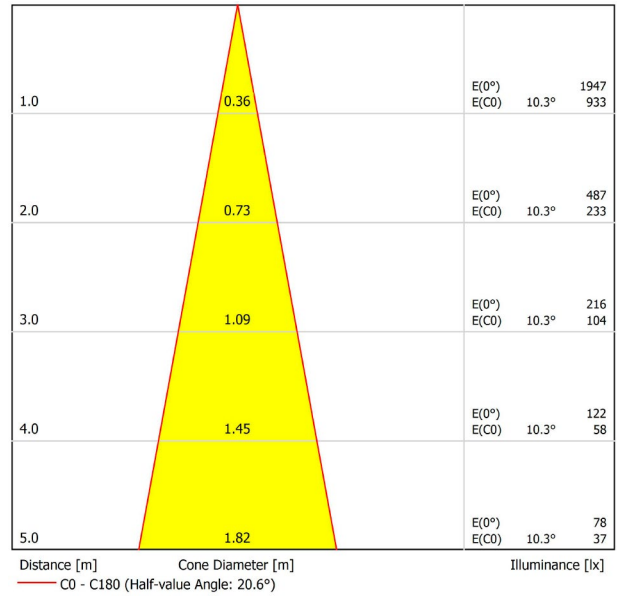

Name	IO 48V 20° 2700K WT
Reference	A3480110WT
Color	Textured white
RAL	9016
Category	TRACKLIGHTS

PRODUCT

Light source	LED
Gross luminous flux	485 Lm
Power	4,5 W
Power values of the system	4,74 W
Colour temperature	2700 K
Colour Rendering Index	CRI>90
Chromatic stability	MacAdam Step 2
Light beam angle	20°
Lighting efficiency	92%
Efficacy	108 Lm/W
Current intensity	500 mA
Control through bluetooth	Please Consult
Driver	Included
Electrical insulation class	III
Voltage	48 Vdc
Energy efficiency	A++
LED lifespan	L80B10 (Tj=85°C) >60.000h

LIGHTING INFORMATION

OTHER DATA

Ingress Protection	IP20
Swivel angle	325°
Rotation angle	355°
Track type	Track 48V
Weight	155 g.
Packaged weight	225 g.
Packaging dimensions	188 × 163 × 53 mm
Units per package	1
Materials	Aluminium / Polycarbonate

POLAR DIAGRAM

CONICAL DIAGRAM

Vivid Model Colour Temperature	2700K	3000K	3500K	4000K	Light Pink
📖 Reading			•	•	
🥬 Fruits & Vegetables		•	•		
🍞 Bakery	•				
👤 Retail		•	•		
💄 Cosmetics			•	•	
🥩 Meat					•
🐟 Fish				•	
🐠 Seafood				•	•