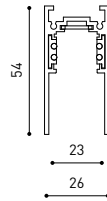

48V SYSTEM
TRACK 48V

TRACK 48V TRIMLESS

TRACK 48V TRIMLESS 1m	A338-01-00-	N
TRACK 48V TRIMLESS 2m	A338-02-00-	N
TRACK 48V TRIMLESS 3m	A338-03-00-	N
TRACK 48V TRIMLESS Corner 90° One Plane	A338-06-00-	N
TRACK 48V TRIMLESS Corner 90° Two Planes	A338-07-00-	N

RECOMMENDED FOR INSTALLATIONS WHERE THE PROFILE CAN BE INSTALLED BEFORE THE FALSE PLASTERBOARD CEILING (THICKNESS 12,5mm.)

TRACK 48V TRIMLESS
Corner 90° One Plane

*Electrical connection not included

TRACK 48V TRIMLESS
Corner 90° Two Planes

*Electrical connection not included

TRACK 48V SURFACE

TRACK 48V SURFACE 1m	A338-11-00-	N
TRACK 48V SURFACE 2m	A338-12-00-	N
TRACK 48V SURFACE 3m	A338-13-00-	N
TRACK 48V SURFACE Corner 90° One Plane	A338-14-00-	N

POWER (W)	CABLE SECTION (mm ²)	CABLE LENGTH (m)			
		5	10	20	30
75	0,75	50	50	30	X
	1,5	50	50	50	50
150	0,75	40	15	X	X
	1,5	50	40	20	X

48V SYSTEM
TRACK 48V

ALL 48V TRACK

TRACK 48V Live-End Connector
A338-00-01- | N |