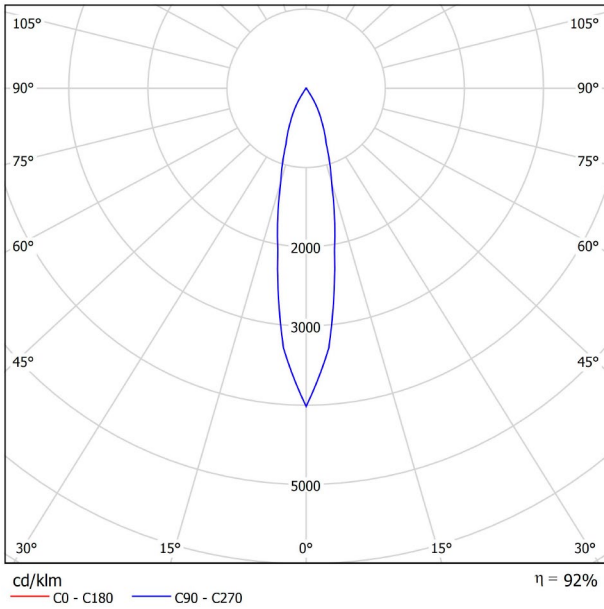

Name	IO 48V 20° 2700K WT
Reference	A3480110WT
Color	Textured white
RAL	9016
Category	TRACKLIGHTS

PRODUCT

Light source	LED
Gross luminous flux	485 Lm
Power	4,5 W
Power values of the system	4,74 W
Colour temperature	2700 K
Colour Rendering Index	CRI>90
Chromatic stability	MacAdam Step 2
Light beam angle	20°
Lighting efficiency	92%
Efficacy	108 Lm/W
Current intensity	500 mA
Control through bluetooth	Please Consult
Driver	Included
Electrical insulation class	III
Voltage	48 Vdc
Energy efficiency	A++
LED lifespan	L80B10 (Tj=85°C) >60.000h

LIGHTING INFORMATION

OTHER DATA

Ingress Protection	IP20
Swivel angle	325°
Rotation angle	355°
Track type	Track 48V
Weight	155 g.
Packaged weight	225 g.
Packaging dimensions	188 × 163 × 53 mm
Units per package	1
Materials	Aluminium / Polycarbonate

POLAR DIAGRAM

CONICAL DIAGRAM

Vivid Model Colour Temperature	2700K	3000K	3500K	4000K	Light Pink
📖 Reading			•	•	
🥬 Fruits & Vegetables		•	•		
🍞 Bakery	•				
👤 Retail		•	•		
💄 Cosmetics			•	•	
🥩 Meat					•
🐟 Fish				•	
🐠 Seafood				•	•