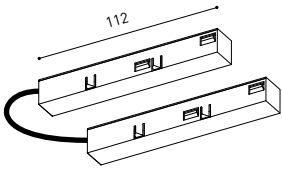

TRACK 48V Corner 90° Connector
A338-00-12- | N |